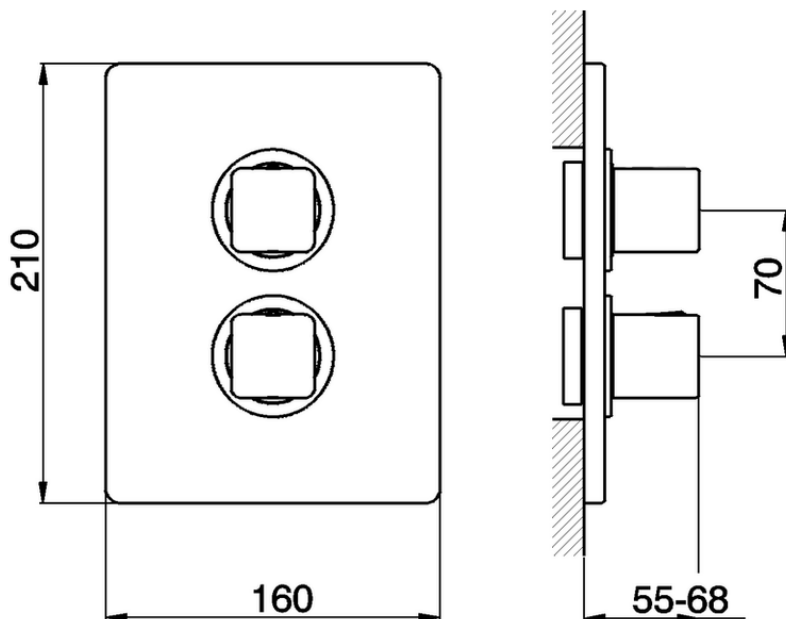

Exposed part for con thermo shower valve, 2-outlet CUBIC_CU018100

CU018100

<https://en.cisal.it/exposed-part-for-con-thermo-shower-valve-2-outlet-cubic-cu018100>

Piastra/Plate/Plaque/Platte/Placa

2-3mm: XX 25-40 YY 76-91

10 mm: XX 16-31 YY 65-80

ZA018101

<https://en.cisal.it/concealed-thermostatic-shower-valve-2-outlets-concealed-za018101>

2026-06-10