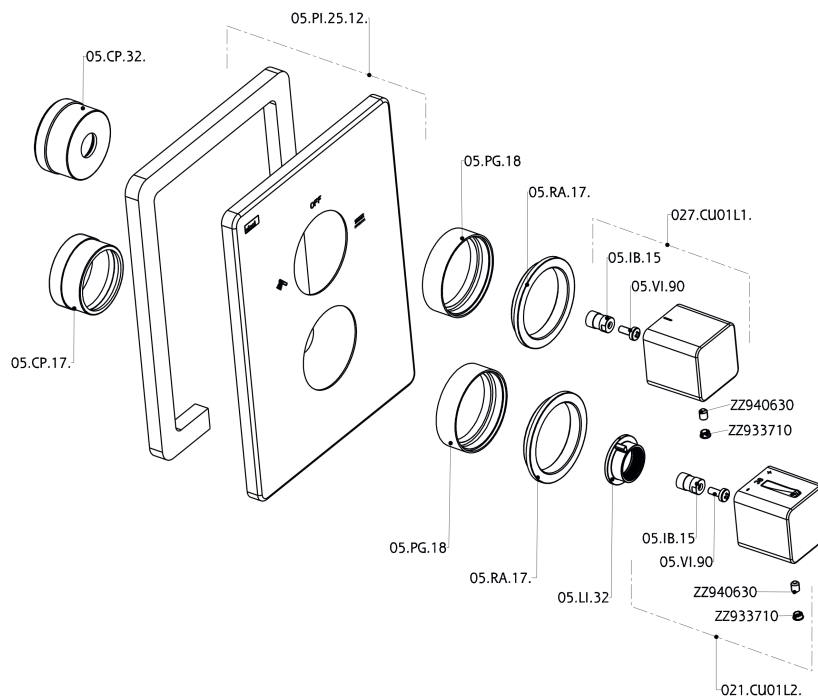

Exposed part for con thermo shower valve, 2-outlet CUBIC_CU018100

CU018100

<https://en.cisal.it/exposed-part-for-con-thermo-shower-valve-2-outlet-cubic-cu018100>

Concealed thermostatic shower valve, 2-outlets CONCEALED_ZA018101

ZA018101

<https://en.cisal.it/concealed-thermostatic-shower-valve-2-outlets-concealed-za018101>

2026-04-24