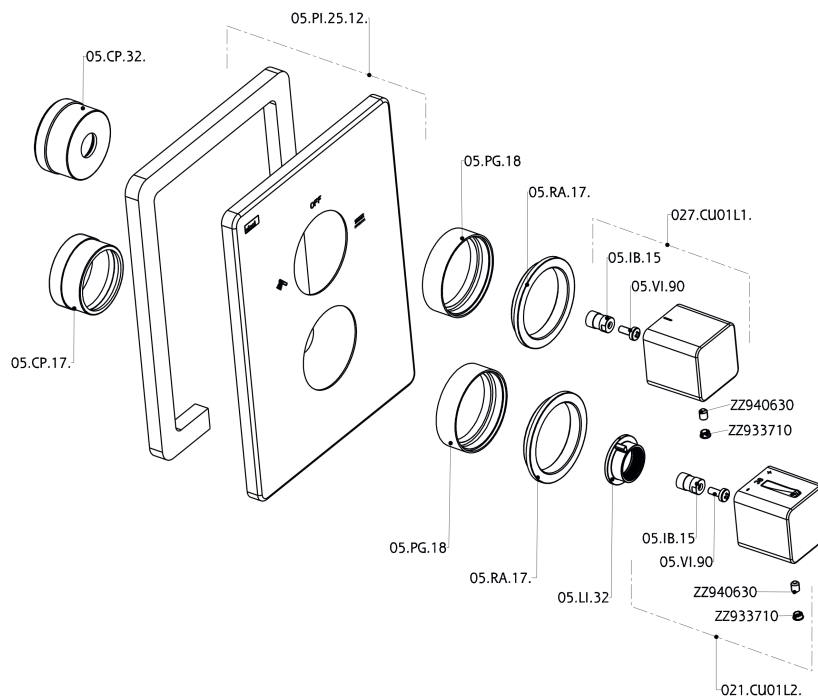

Exposed part for con thermo shower valve, 2-outlet CUBIC_CU018100

CU018100

<https://en.cisal.it/exposed-part-for-con-thermo-shower-valve-2-outlet-cubic-cu018100>

Concealed thermostatic shower valve, 2-outlets CONCEALED_ZA018101

ZA018101

<https://en.cisal.it/concealed-thermostatic-shower-valve-2-outlets-concealed-za018101>

2026-06-14