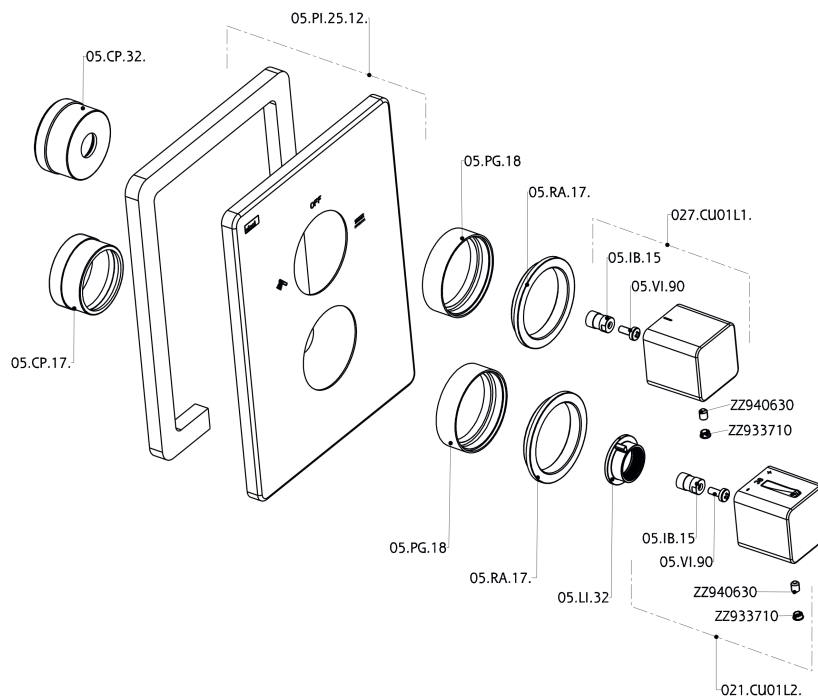

Exposed part for con thermo shower valve, 2-outlet CUBIC_CU018100

CU018100

<https://en.cisal.it/exposed-part-for-con-thermo-shower-valve-2-outlet-cubic-cu018100>

Concealed thermostatic shower valve, 2-outlets CONCEALED_ZA018101

ZA018101

<https://en.cisal.it/concealed-thermostatic-shower-valve-2-outlets-concealed-za018101>

2026-05-17