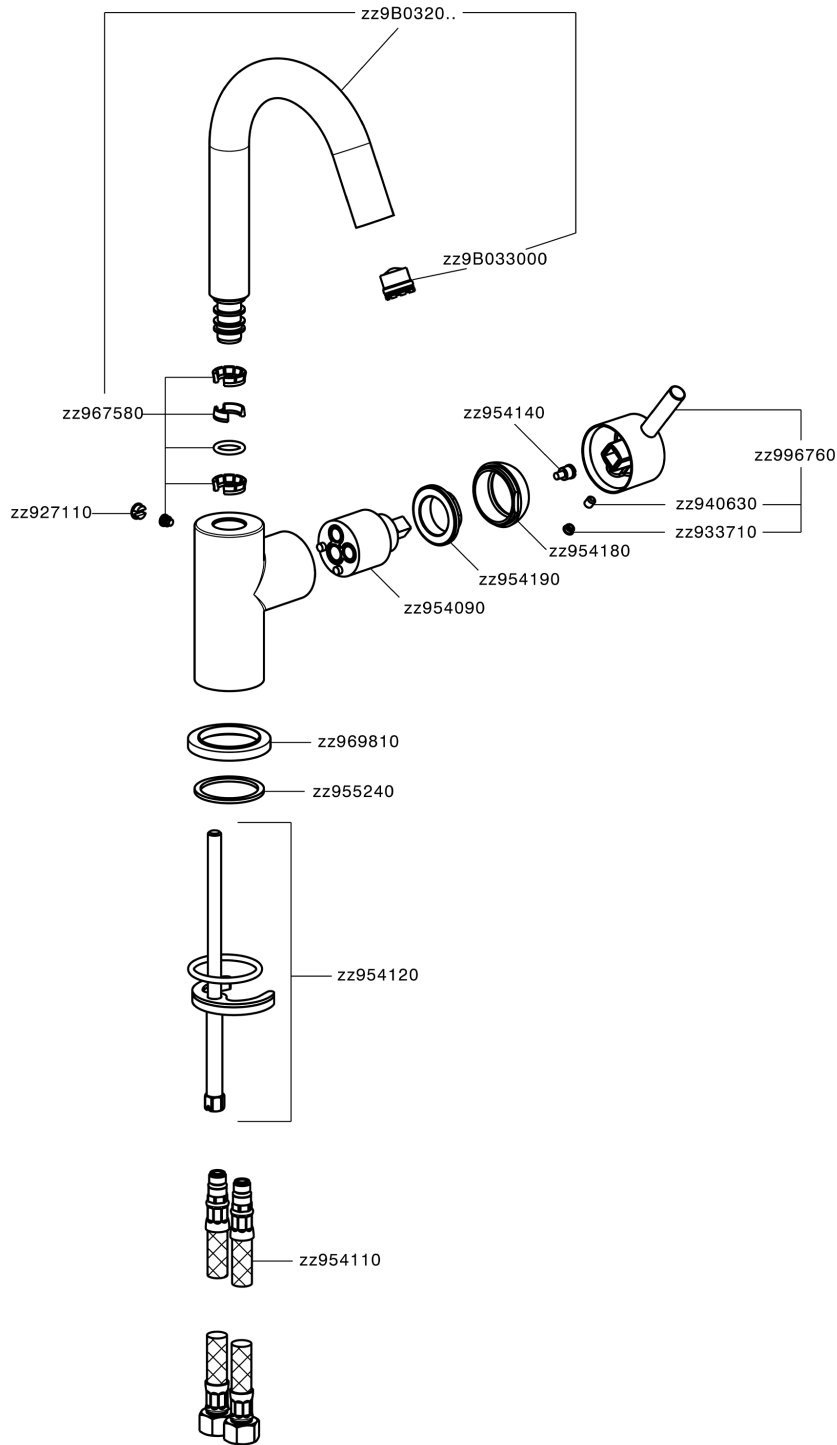

Single lever washbasin mixer EnergySave NUOVA LESS_LN000485

LN000485

<https://en.cisal.it/single-lever-washbasin-mixer-energysave-nuova-less-ln000485>

2024-12-22