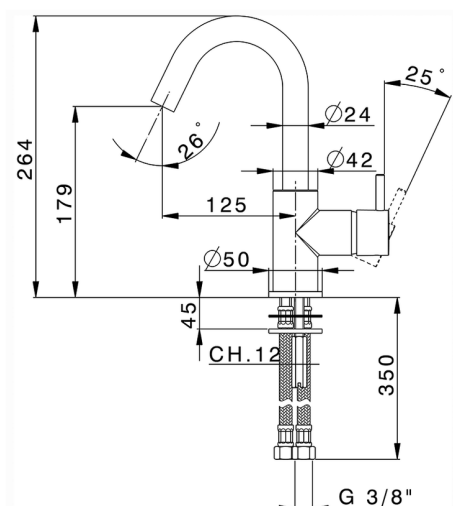

Single lever washbasin mixer EnergySave NUOVA LESS_LN000485

MODEL **LN000485**

Single lever washbasin mixer EnergySave, without automatic pop-up waste, G.3/8" stainless steel flexible hoses

AVAILABLE FINISHINGS

-  **21** 21 Chrome
-  **2F** 2F Brushed Nickel
-  **40** 40 Matt Black
-  **4Q** 4Q Matt White

CHARACTERISTICS

Cartridge Spare Parts **ZZ95409000**

35 mm Cartridge

EcoStop

EcoStop feature limits water flow to approximately 50% of maximum output with one point of resistance on setting. Push slightly past the middle stop only when full water output is required. This will save water up to 50%.

EnergySave

Thanks to the EnergySave device, only cold water will be drawn if the lever is operated in the central position, so that the water heater will not be engaged and no hot water wasted, leading to considerable savings in energy and costs. The temperature can be adjusted by rotating the lever to the left, until the desired temperature is reached.