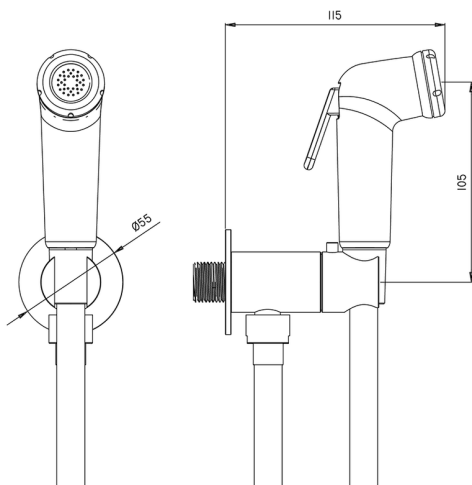

Hygienic Spray

Multi-jets hygienic hand shower, for personal hygiene care.

2026-06-14