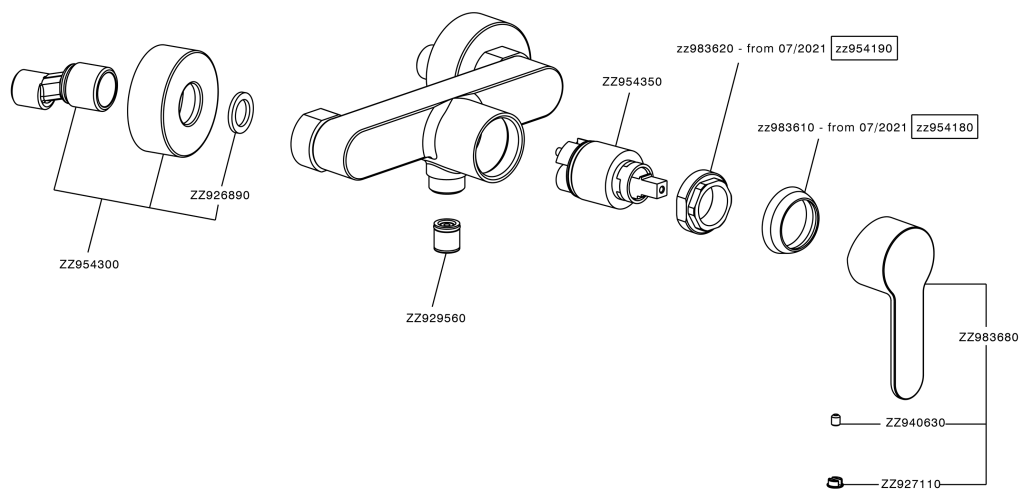

Single lever shower mixer TENDER_C2000443

MODEL **C2000443**

Single lever shower mixer, without shower set, 1/2" M flexible connection

AVAILABLE FINISHINGS

CHARACTERISTICS

Cartridge Spare Parts **ZZ95435000**

35 mm Cartridge

EcoStop

EcoStop feature limits water flow to approximately 50% of maximum output with one point of resistance on setting. Push slightly past the middle stop only when full water output is required. This will save water up to 50%.

Single lever shower mixer TENDER_C2000443

C2000443

<https://en.cisal.it/single-lever-shower-mixer-tender-c2000443>

2026-04-08