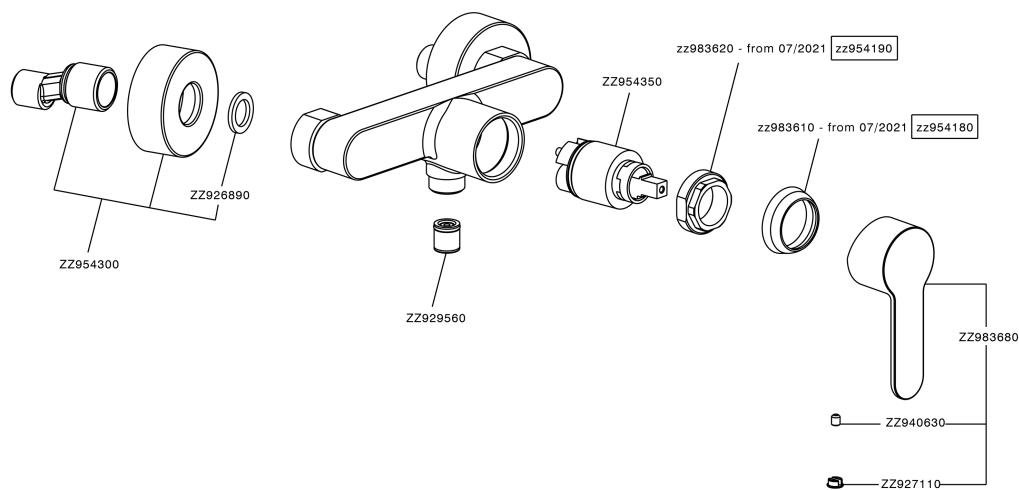

## Single lever shower mixer TENDER\_C2000443

MODEL **C2000443**

Single lever shower mixer, without shower set, 1/2" M flexible connection

AVAILABLE FINISHINGS

CHARACTERISTICS

Cartridge Spare Parts **ZZ95435000**

**35 mm Cartridge**

### EcoStop

EcoStop feature limits water flow to approximately 50% of maximum output with one point of resistance on setting. Push slightly past the middle stop only when full water output is required. This will save water up to 50%.

## Single lever shower mixer TENDER\_C2000443

C2000443

<https://en.cisal.it/single-lever-shower-mixer-tender-c2000443>

2026-06-14