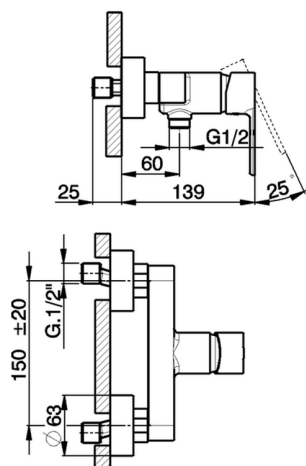

## Single lever shower mixer TENDER\_C2000443

MODEL **C2000443**

Single lever shower mixer, without shower set, 1/2" M flexible connection

AVAILABLE FINISHINGS

CHARACTERISTICS

Cartridge Spare Parts **ZZ95435000**

**35 mm Cartridge**

### EcoStop

EcoStop feature limits water flow to approximately 50% of maximum output with one point of resistance on setting. Push slightly past the middle stop only when full water output is required. This will save water up to 50%.