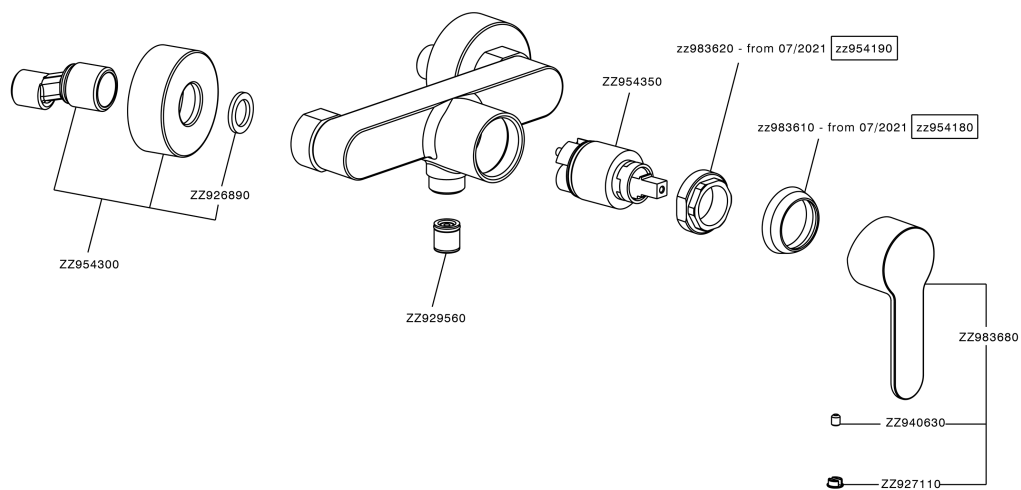

Single lever shower mixer TENDER_C2000443

C2000443

<https://en.cisal.it/single-lever-shower-mixer-tender-c2000443>

2026-06-13