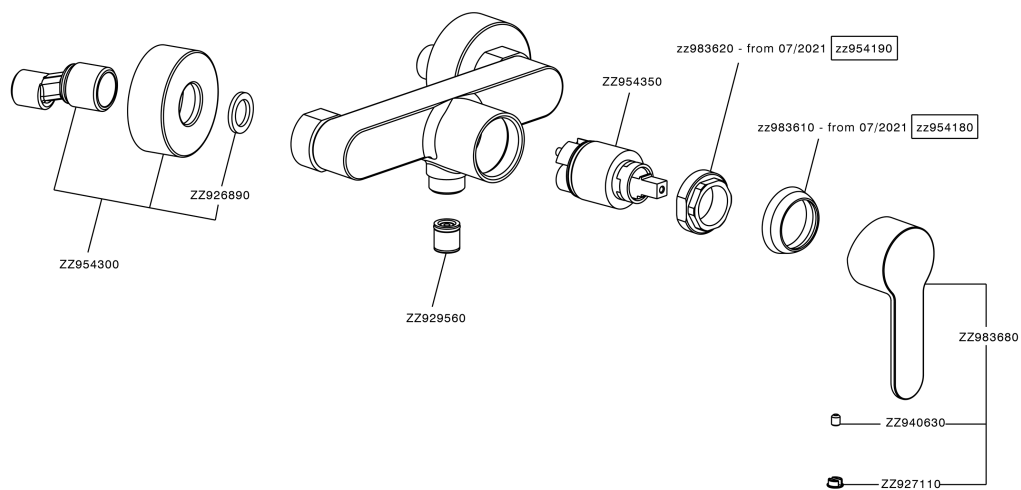

Single lever shower mixer TENDER_C2000443

C2000443

<https://en.cisal.it/single-lever-shower-mixer-tender-c2000443>

2026-04-29