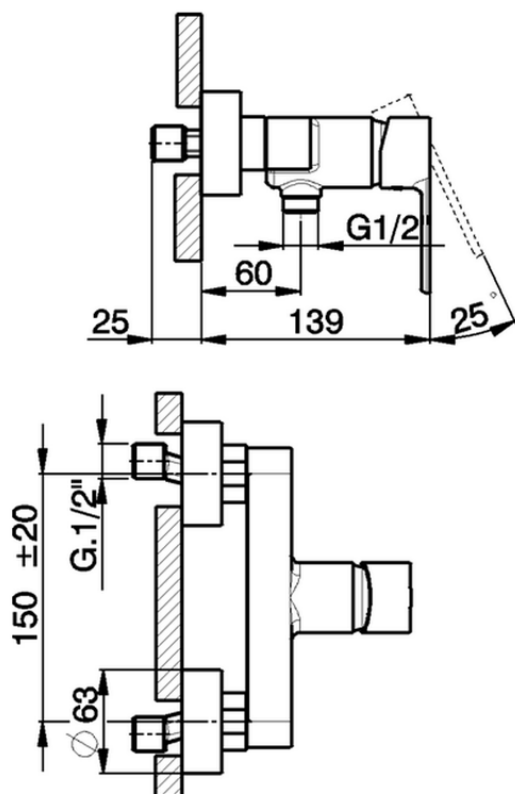

Single lever shower mixer TENDER_C2000443

C2000443

<https://en.cisal.it/single-lever-shower-mixer-tender-c2000443>

2026-05-20