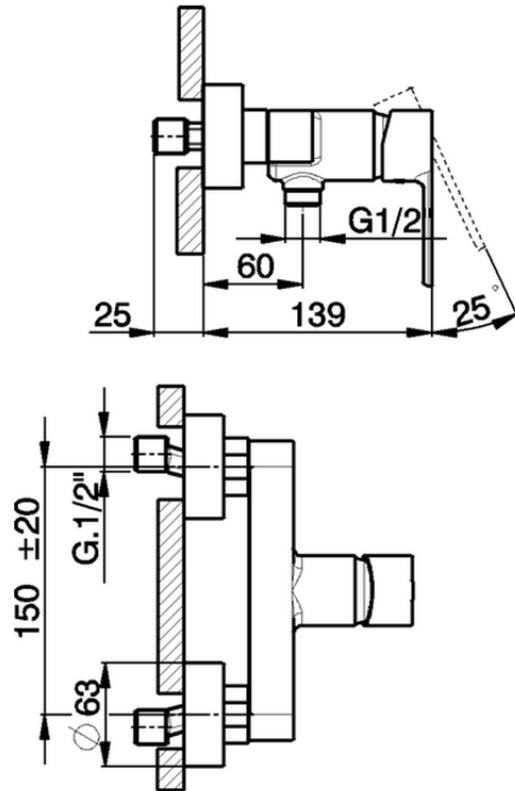

Single lever shower mixer TENDER_C2000443

C2000443

<https://en.cisal.it/single-lever-shower-mixer-tender-c2000443>

2026-04-08