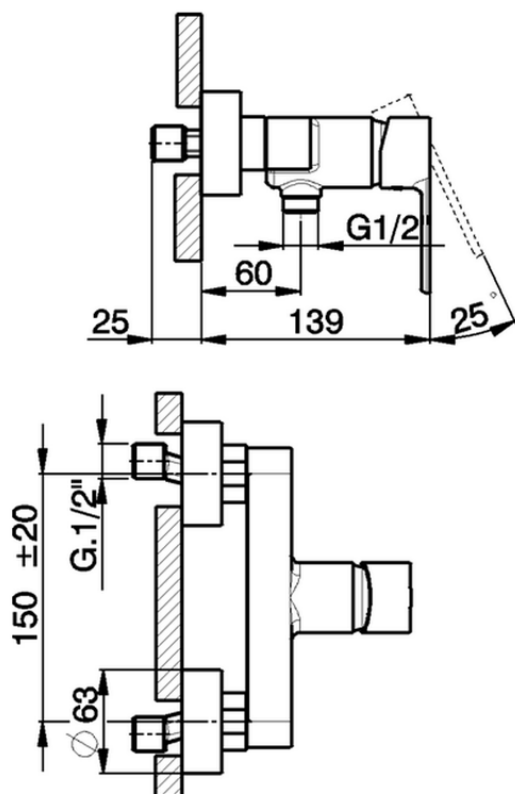

Single lever shower mixer TENDER_C2000443

C2000443

<https://en.cisal.it/single-lever-shower-mixer-tender-c2000443>

2026-04-29