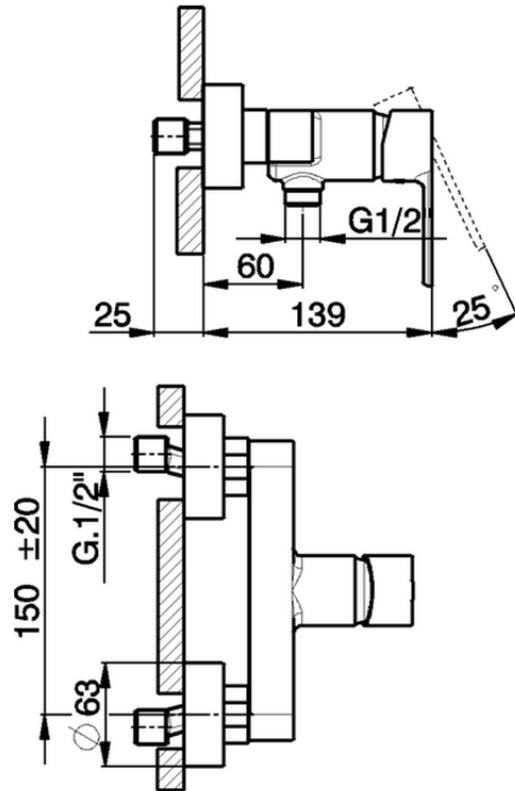

## Single lever shower mixer TENDER\_C2000443

C2000443

<https://en.cisal.it/single-lever-shower-mixer-tender-c2000443>

2026-06-14