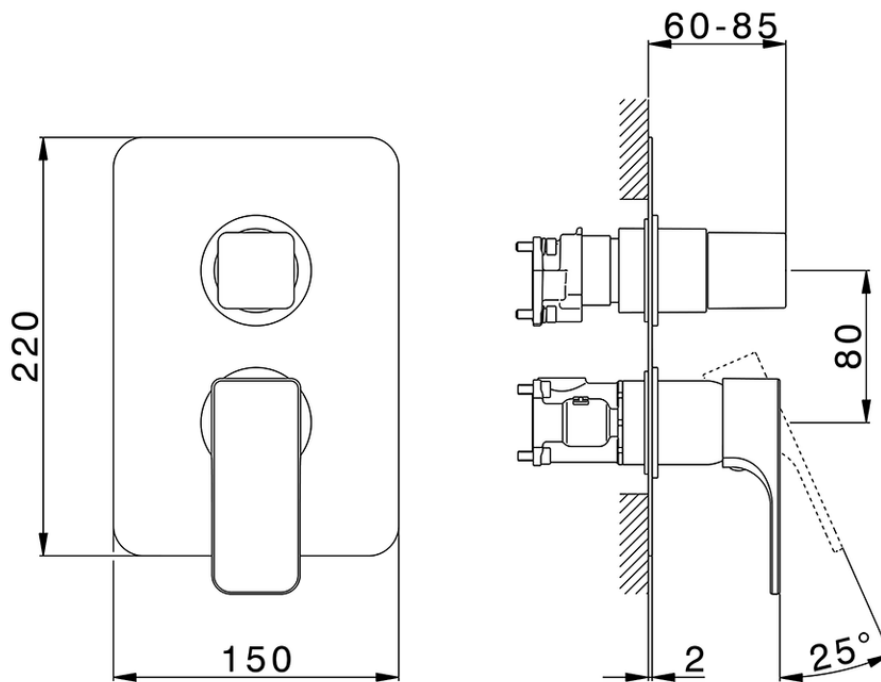

Exposed part for Single Lever One Box Valve CUBIC_CU0BM030

CU0BM030

<https://en.cisal.it/exposed-part-for-single-lever-one-box-valve-cubic-cu0bm030>

ZA00B031

<https://en.cisal.it/one-box-universal-concealed-part-one-box-za00b031>