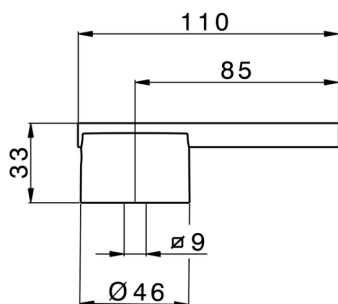

Lever 'CY' SPARE PARTS_ZZ954070

MODEL **ZZ954070**

Lever 'CY', for items
CY00210-CY00300-CY00551-ZZ95417

AVAILABLE FINISHINGS

21 21 Chrome

CHARACTERISTICS

2026-04-09