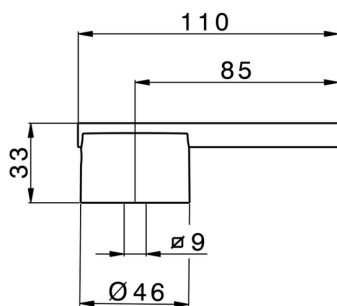

Lever 'CY' SPARE PARTS_ZZ954070

MODEL **ZZ954070**

Lever 'CY', for items
CY00210-CY00300-CY00551-ZZ95417

AVAILABLE FINISHINGS

21 21 Chrome

CHARACTERISTICS

2026-05-01