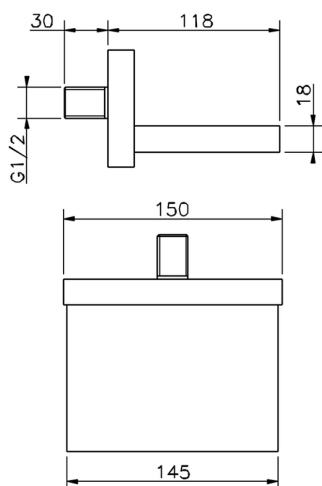

## Spout COMPONENTS\_ZA002200

MODEL **ZA002200**

Spout,cascade spray,1/2" M connection,118 mm length