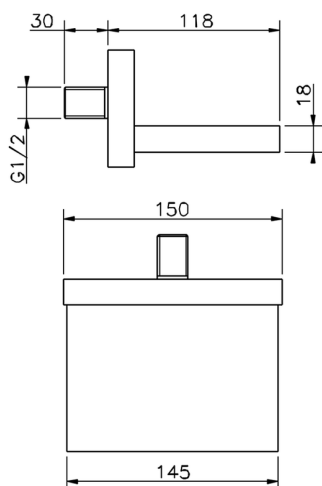

Spout COMPONENTS_ZA002200

MODEL **ZA002200**

Spout,cascade spray,1/2" M connection,118 mm length

AVAILABLE FINISHINGS

-  **21** 21 Chrome
-  **2B** 2B Polished Nickel
-  **2F** 2F Brushed Nickel
-  **2Q** 2Q Black Titanium
-  **40** 40 Matt Black
-  **4Q** 4Q Matt White