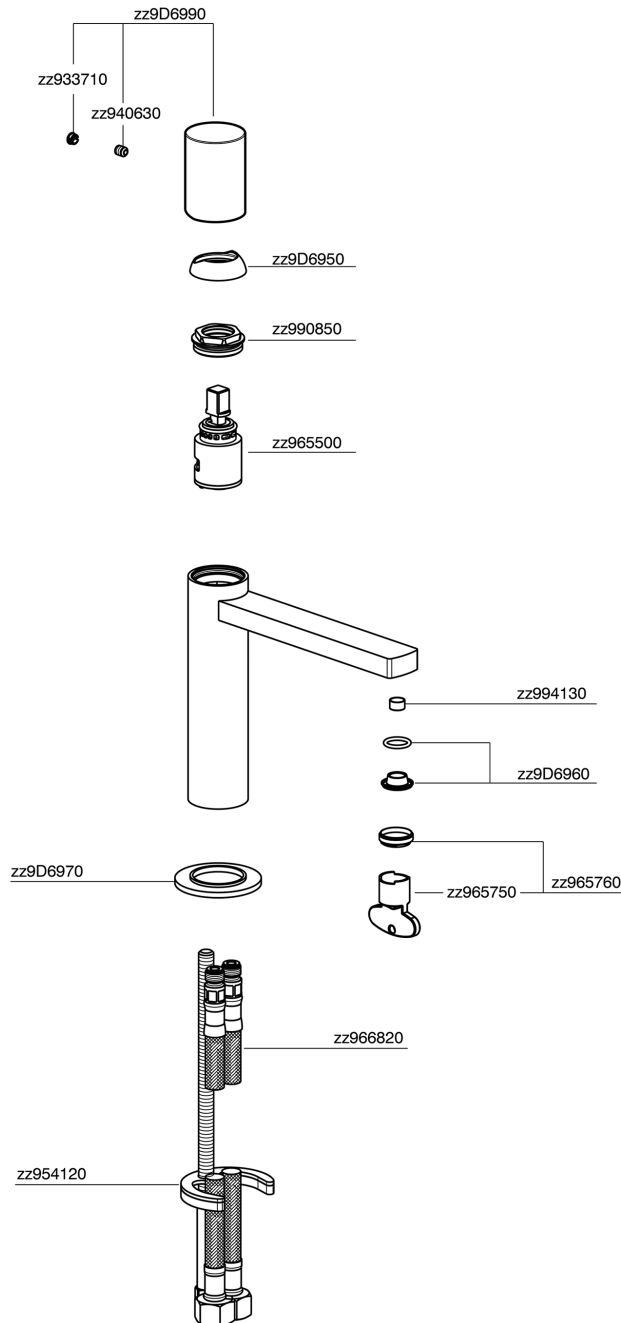

## Single lever 'large' washbasin mixer SMOOTH X32\_X4000504

X4000504

<https://en.cisal.it/single-lever-large-washbasin-mixer-smooth-x32-x4000504>

2024-12-22