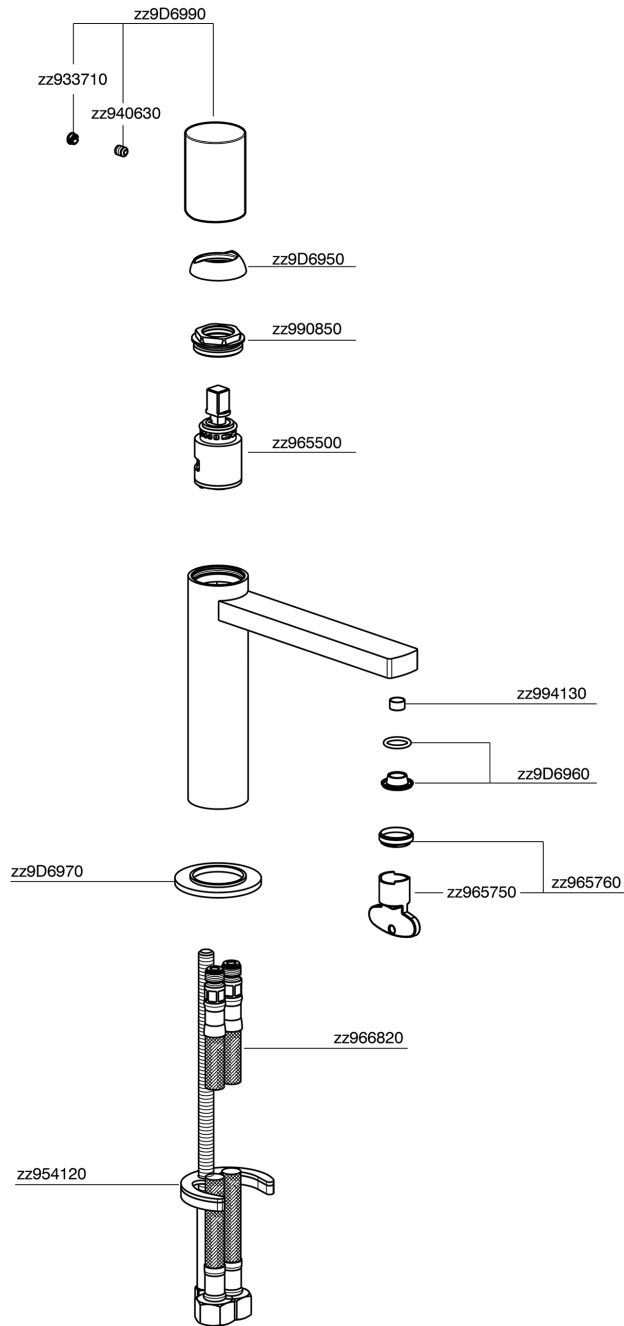

Single lever 'large' washbasin mixer SMOOTH X32_X4000504

MODEL **X4000504**

Single lever 'large' washbasin mixer, without waste, G.3/8" stainless steel flexible hoses, with smooth lever, Inox AISI 316L

AVAILABLE FINISHINGS

-  **5H** 5H Dark Brass Brushed
-  **5L** 5L Brushed Black Titanium
-  **5N** 5N Brushed Rose Gold
-  **D1** D1 Brushed Inox

CHARACTERISTICS

Cartridge Spare Parts **ZZ96550000**

25 mm Cartridge

Single lever 'large' washbasin mixer SMOOTH X32_X4000504

X4000504

<https://en.cisal.it/single-lever-large-washbasin-mixer-smooth-x32-x4000504>

2024-12-22