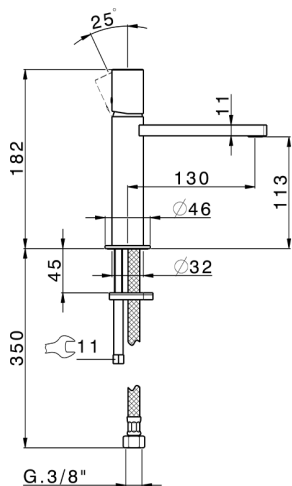

Single lever 'large' washbasin mixer SMOOTH X32_X4000504

MODEL **X4000504**

Single lever 'large' washbasin mixer, without waste, G.3/8" stainless steel flexible hoses, with smooth lever, Inox AISI 316L

AVAILABLE FINISHINGS

-  **5H** 5H Dark Brass Brushed
-  **5L** 5L Brushed Black Titanium
-  **5N** 5N Brushed Rose Gold
-  **D1** D1 Brushed Inox

CHARACTERISTICS

Cartridge Spare Parts **ZZ96550000**

25 mm Cartridge

Single lever 'large' washbasin mixer SMOOTH X32_X4000504

X4000504

<https://en.cisal.it/single-lever-large-washbasin-mixer-smooth-x32-x4000504>

2024-12-22