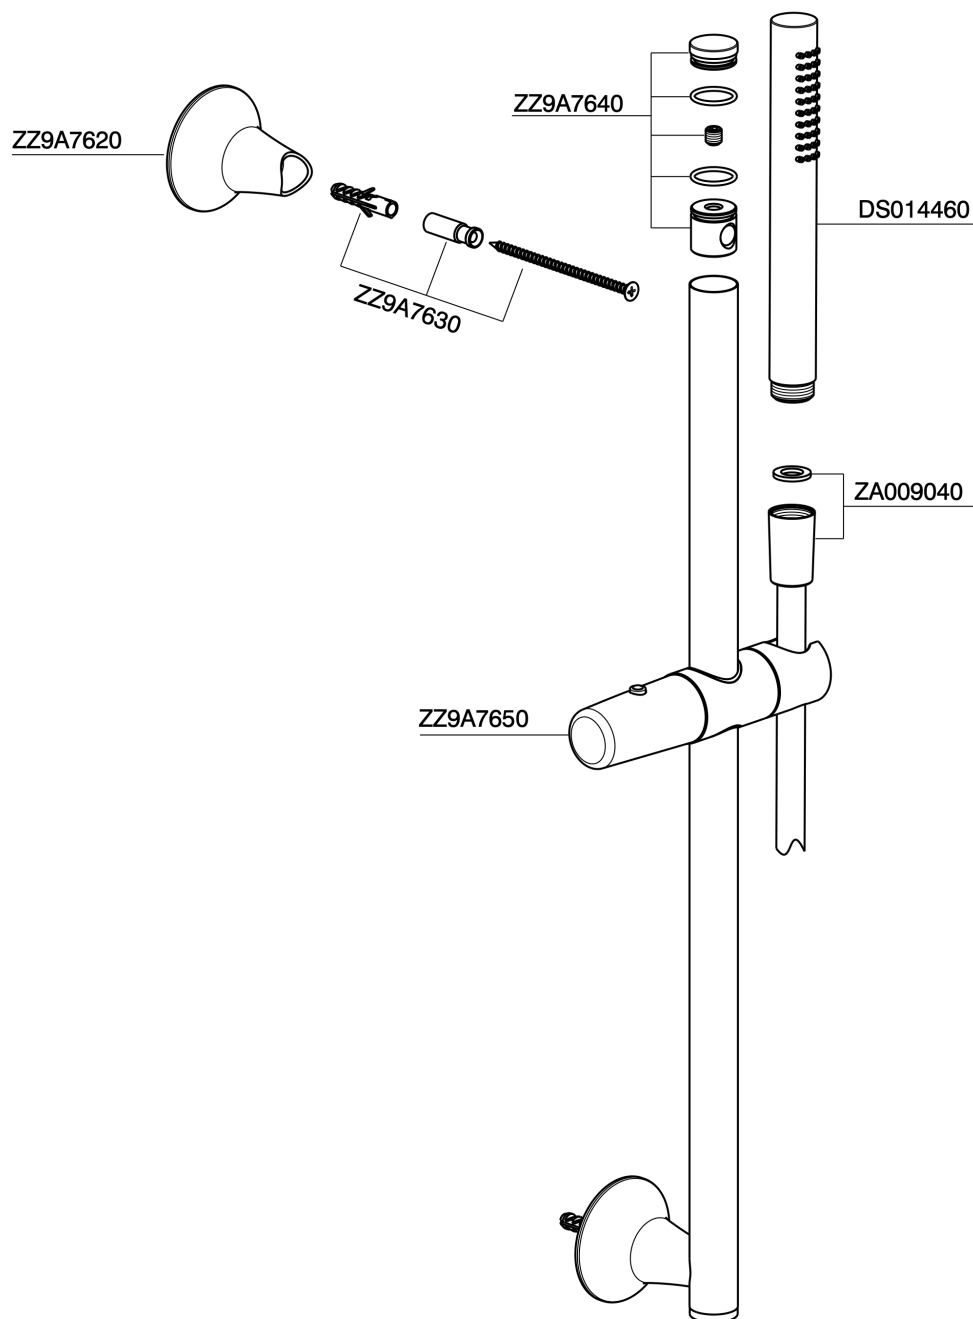

Slide rail shower kit VITA_VI003111

MODEL **VI003111**

Slide rail shower kit, 90 cm Brass slide bar Ø24 w/brass sliding bracket, 23 mm Brass One Spray handshower, 150 cm SUPREME smooth flexible hose

AVAILABLE FINISHINGS

- 
21 21 Chrome
- 
40 40 Matt Black
- 
4Q 4Q Matt White

CHARACTERISTICS

Slide rail shower kit VITA_VI003111

VI003111

<https://en.cisal.it/slide-rail-shower-kit-vita-vi003111>

2024-12-22