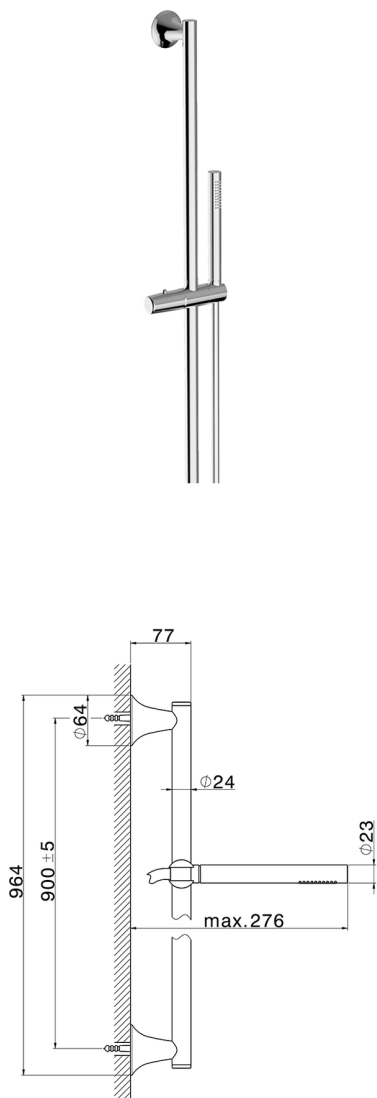

Slide rail shower kit VITA_VI003111

MODEL **VI003111**

Slide rail shower kit, 90 cm Brass slide bar Ø24 w/brass sliding bracket, 23 mm Brass One Spray handshower, 150 cm SUPREME smooth flexible hose

AVAILABLE FINISHINGS

- 
21 21 Chrome
- 
40 40 Matt Black
- 
4Q 4Q Matt White

CHARACTERISTICS

Slide rail shower kit VITA_VI003111

VI003111

<https://en.cisal.it/slide-rail-shower-kit-vita-vi003111>

2024-12-22