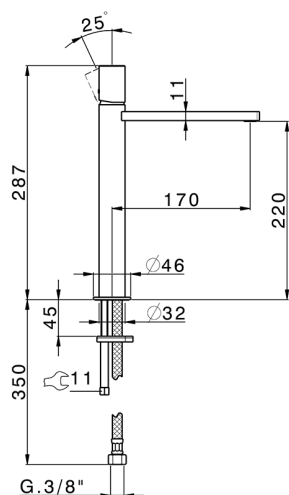

Single lever tall washbasin mixer SMOOTH X32_X4003544

MODEL **X4003544**

Single lever tall washbasin mixer, without automatic pop up waste, G.3/8" Stainless Steel Flexible, with smooth lever, Inox AISI 316L

AVAILABLE FINISHINGS

-  **D1** D1 Brushed Inox
-  **5H** 5H Dark Brass Brushed
-  **5L** 5L Brushed Black Titanium
-  **5N** 5N Brushed Rose Gold

CHARACTERISTICS

Cartridge Spare Parts **ZZ96550000**

25 mm Cartridge

Single lever tall washbasin mixer SMOOTH X32_X4003544

X4003544

<https://en.cisal.it/single-lever-tall-washbasin-mixer-smooth-x32-x4003544>

2026-05-17