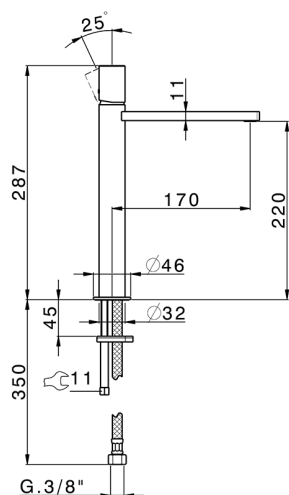

## Single lever tall washbasin mixer SMOOTH X32\_X4003544

MODEL **X4003544**

Single lever tall washbasin mixer, without automatic pop up waste, G.3/8" Stainless Steel Flexible, with smooth lever, Inox AISI 316L

### CHARACTERISTICS

Cartridge Spare Parts **ZZ96550000**

**25 mm Cartridge**

## Single lever tall washbasin mixer SMOOTH X32\_X4003544

X4003544

<https://en.cisal.it/single-lever-tall-washbasin-mixer-smooth-x32-x4003544>

2026-04-08