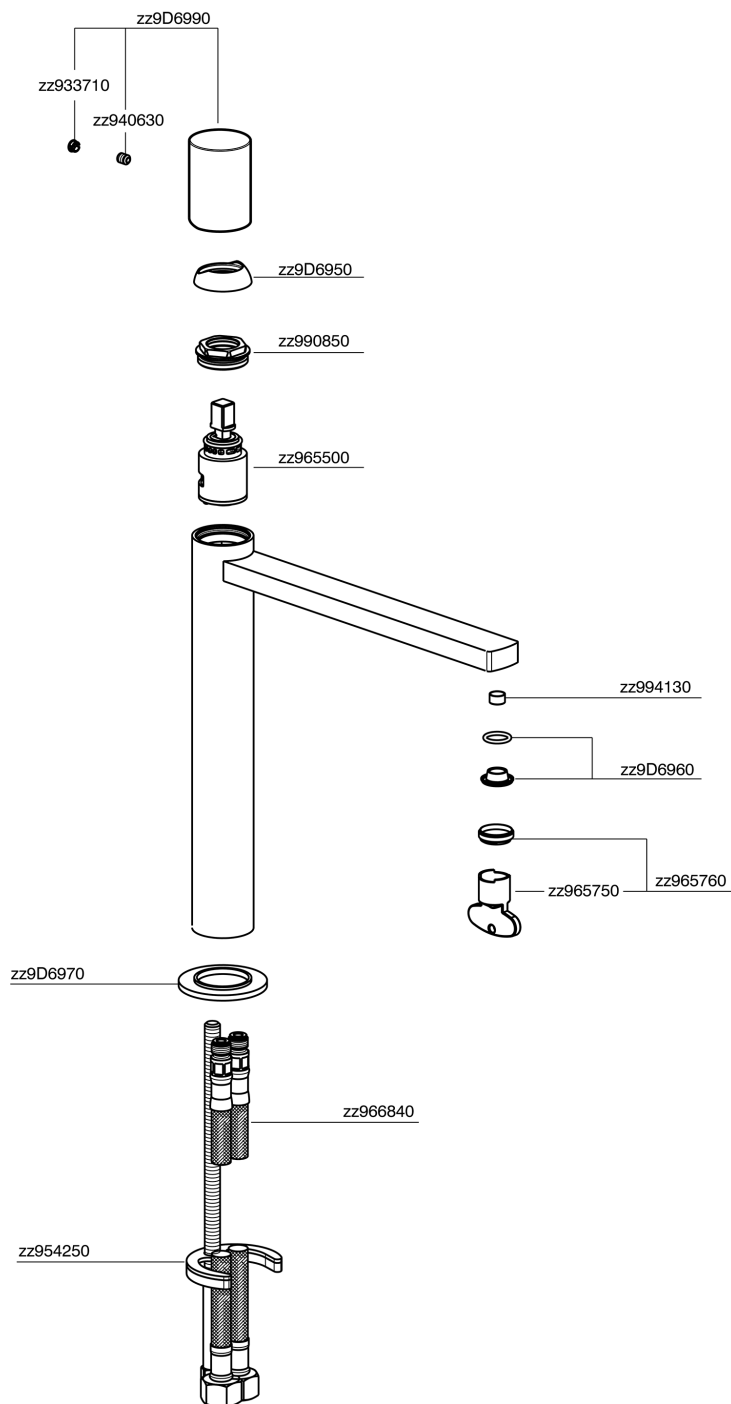

## Single lever tall washbasin mixer SMOOTH X32\_X4003544

MODEL **X4003544**

Single lever tall washbasin mixer, without automatic pop up waste, G.3/8" Stainless Steel Flexible, with smooth lever, Inox AISI 316L

### CHARACTERISTICS

Cartridge Spare Parts **ZZ96550000**

**25 mm Cartridge**

## Single lever tall washbasin mixer SMOOTH X32\_X4003544

X4003544

<https://en.cisal.it/single-lever-tall-washbasin-mixer-smooth-x32-x4003544>

2026-04-08