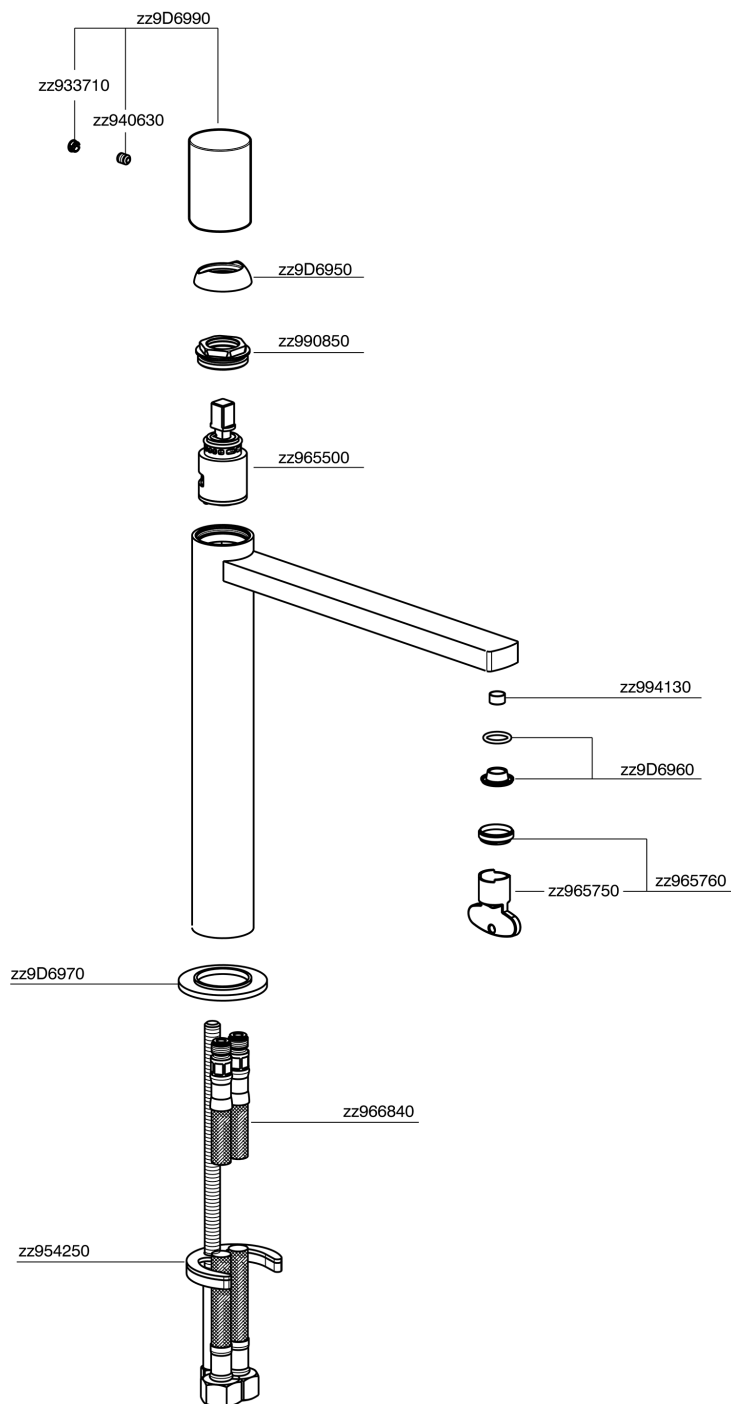

Single lever tall washbasin mixer SMOOTH X32_X4003544

X4003544

<https://en.cisal.it/single-lever-tall-washbasin-mixer-smooth-x32-x4003544>

2026-04-08