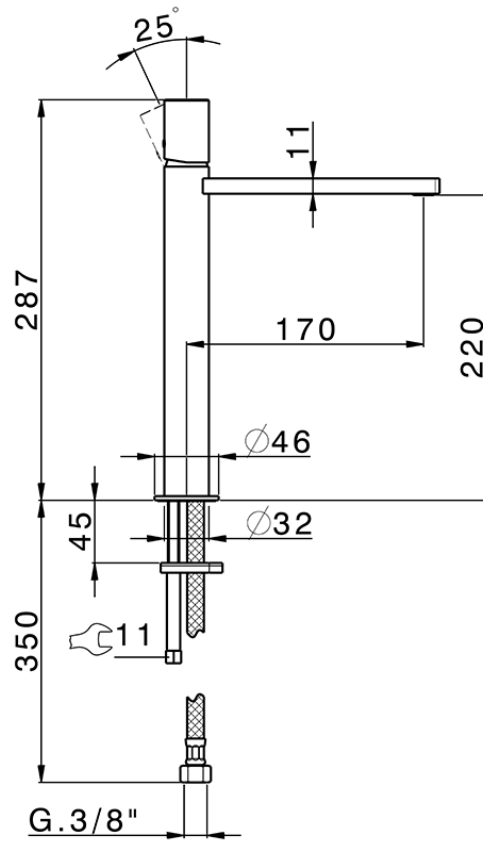

Single lever tall washbasin mixer SMOOTH X32_X4003544

X4003544

<https://en.cisal.it/single-lever-tall-washbasin-mixer-smooth-x32-x4003544>

2026-05-17