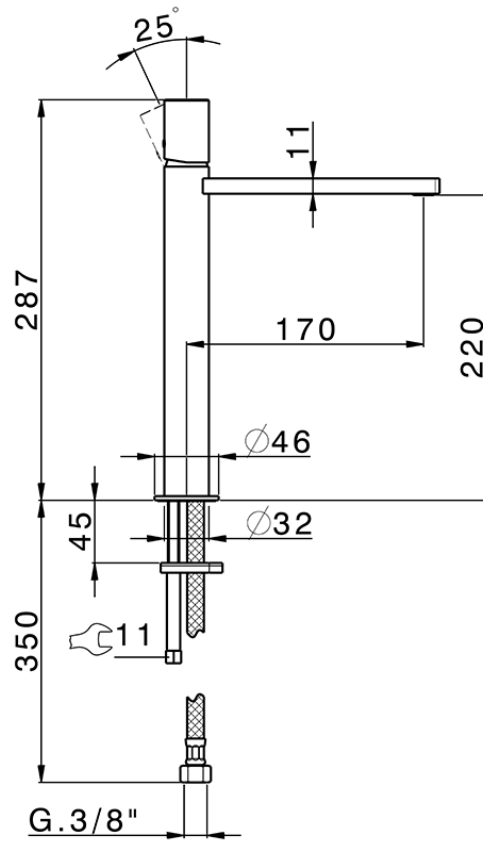

Single lever tall washbasin mixer SMOOTH X32_X4003544

X4003544

<https://en.cisal.it/single-lever-tall-washbasin-mixer-smooth-x32-x4003544>

2026-04-08