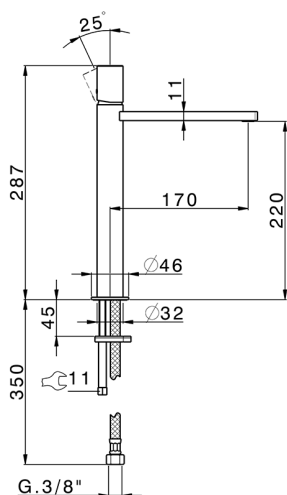

Single lever tall washbasin mixer SMOOTH X32_X4003544

MODEL **X4003544**

Single lever tall washbasin mixer, without automatic pop up waste, G.3/8" Stainless Steel Flexible, with smooth lever, Inox AISI 316L

AVAILABLE FINISHINGS

-  **D1** D1 Brushed Inox
-  **5H** 5H Dark Brass Brushed
-  **5L** 5L Brushed Black Titanium
-  **5N** 5N Brushed Rose Gold

CHARACTERISTICS

Cartridge Spare Parts **ZZ96550000**

25 mm Cartridge

Single lever tall washbasin mixer SMOOTH X32_X4003544

X4003544

<https://en.cisal.it/single-lever-tall-washbasin-mixer-smooth-x32-x4003544>

2026-05-17