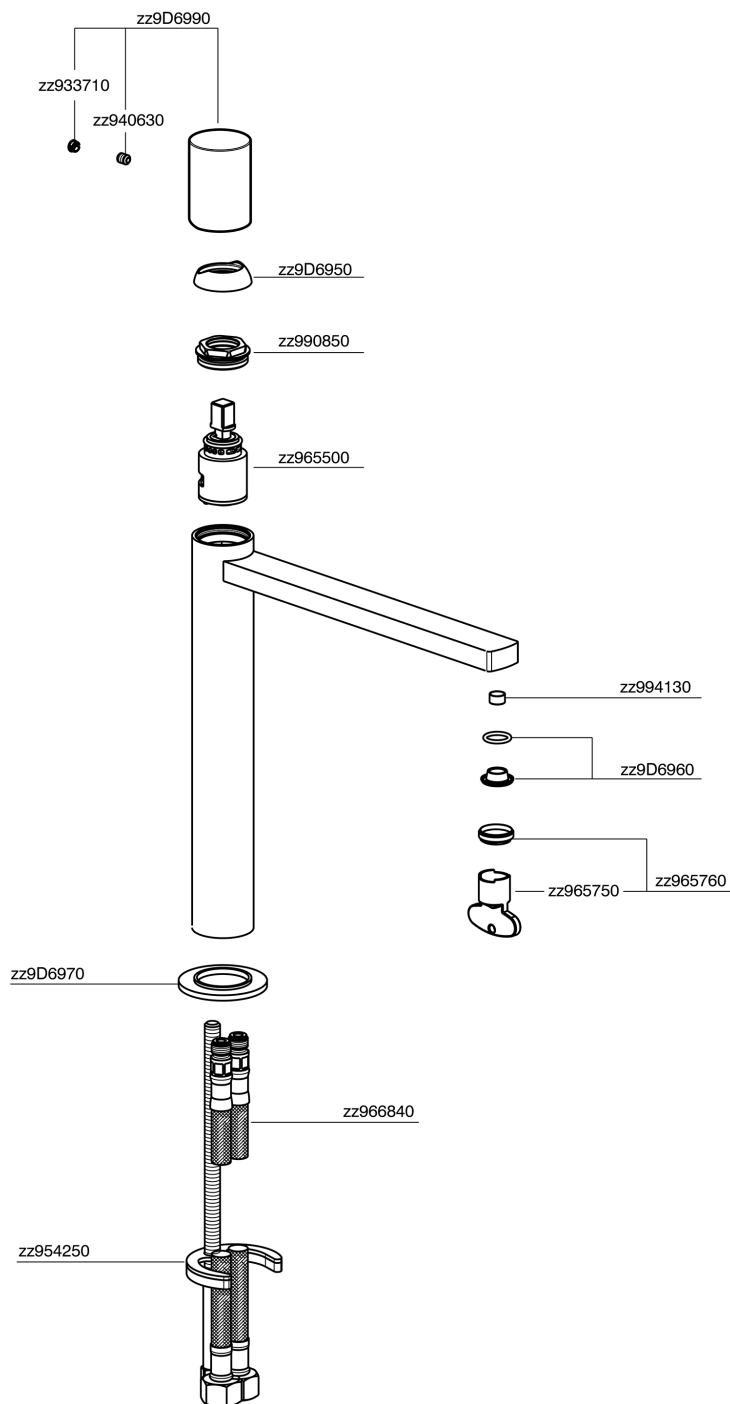

Single lever tall washbasin mixer SMOOTH X32_X4003544

MODEL **X4003544**

Single lever tall washbasin mixer, without automatic pop up waste, G.3/8" Stainless Steel Flexible, with smooth lever, Inox AISI 316L

AVAILABLE FINISHINGS

-  **D1** D1 Brushed Inox
-  **5H** 5H Dark Brass Brushed
-  **5L** 5L Brushed Black Titanium
-  **5N** 5N Brushed Rose Gold

CHARACTERISTICS

Cartridge Spare Parts **ZZ96550000**

25 mm Cartridge

Single lever tall washbasin mixer SMOOTH X32_X4003544

X4003544

<https://en.cisal.it/single-lever-tall-washbasin-mixer-smooth-x32-x4003544>

2026-05-17