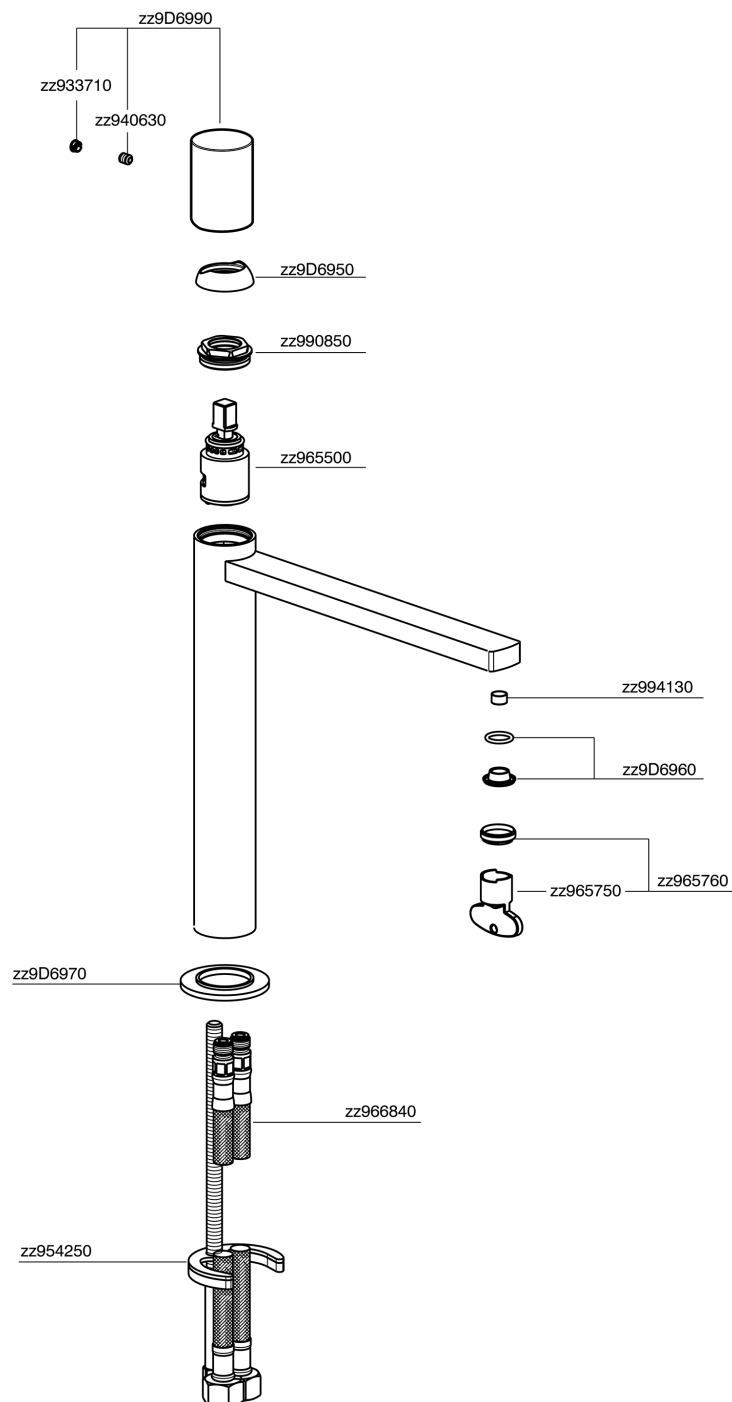

## Single lever tall washbasin mixer SMOOTH X32\_X4003544

X4003544

<https://en.cisal.it/single-lever-tall-washbasin-mixer-smooth-x32-x4003544>

2026-04-06