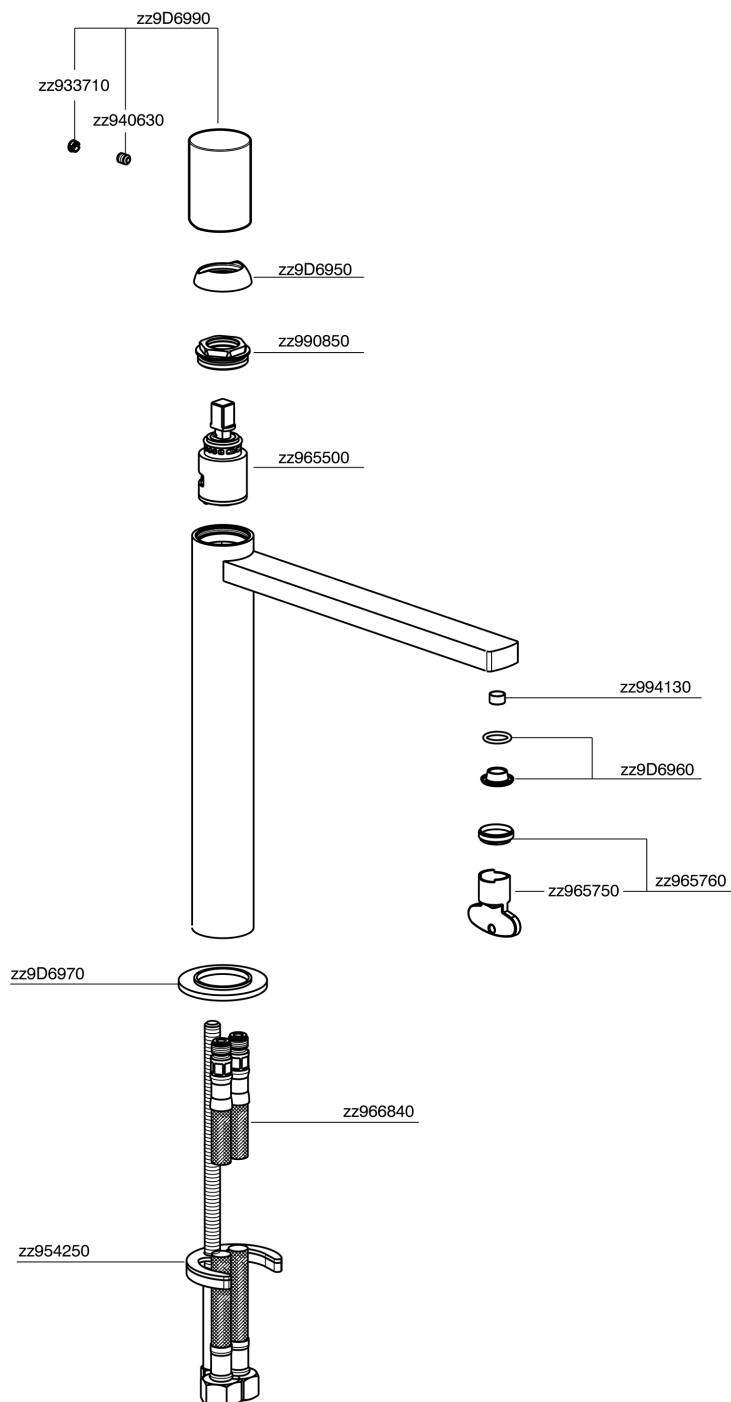

## Single lever tall washbasin mixer SMOOTH X32\_X4003544

X4003544

<https://en.cisal.it/single-lever-tall-washbasin-mixer-smooth-x32-x4003544>

2026-04-26