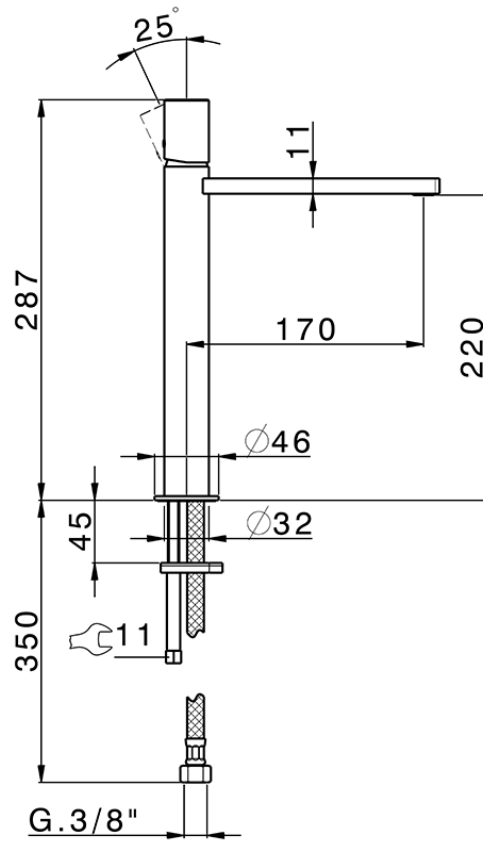

Single lever tall washbasin mixer SMOOTH X32_X4003544

X4003544

<https://en.cisal.it/single-lever-tall-washbasin-mixer-smooth-x32-x4003544>

2026-04-06