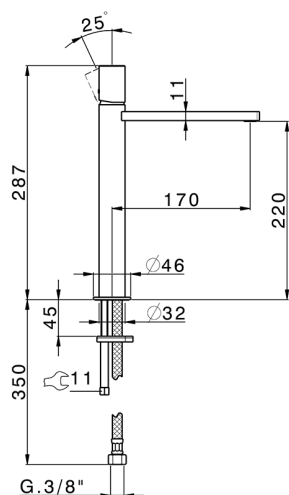

## Single lever tall washbasin mixer SMOOTH X32\_X4003544

MODEL **X4003544**

Single lever tall washbasin mixer, without automatic pop up waste, G.3/8" Stainless Steel Flexible, with smooth lever, Inox AISI 316L

### CHARACTERISTICS

Cartridge Spare Parts **ZZ96550000**

**25 mm Cartridge**

## Single lever tall washbasin mixer SMOOTH X32\_X4003544

X4003544

<https://en.cisal.it/single-lever-tall-washbasin-mixer-smooth-x32-x4003544>

2026-04-26