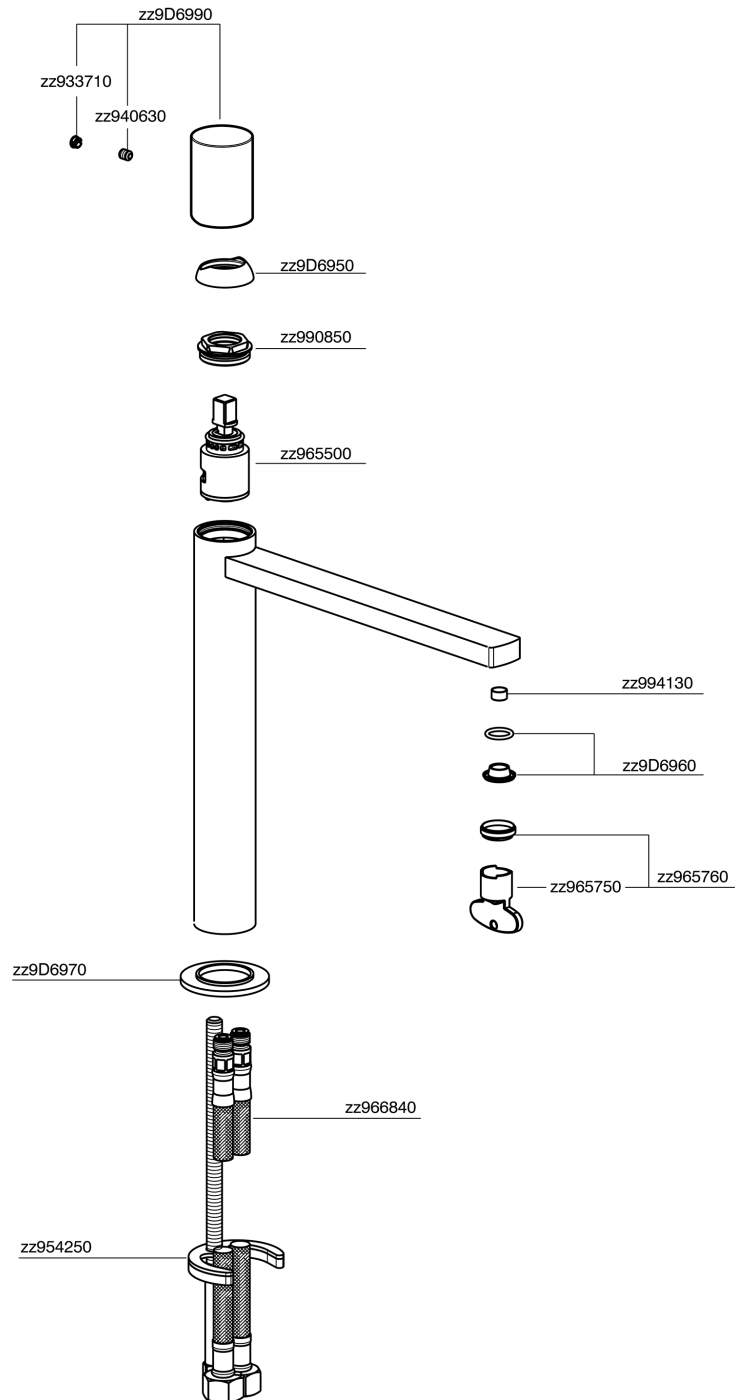

## Single lever tall washbasin mixer SMOOTH X32\_X4003544

MODEL **X4003544**

Single lever tall washbasin mixer, without automatic pop up waste, G.3/8" Stainless Steel Flexible, with smooth lever, Inox AISI 316L

### CHARACTERISTICS

Cartridge Spare Parts **ZZ96550000**

**25 mm Cartridge**

## Single lever tall washbasin mixer SMOOTH X32\_X4003544

X4003544

<https://en.cisal.it/single-lever-tall-washbasin-mixer-smooth-x32-x4003544>

2026-04-26