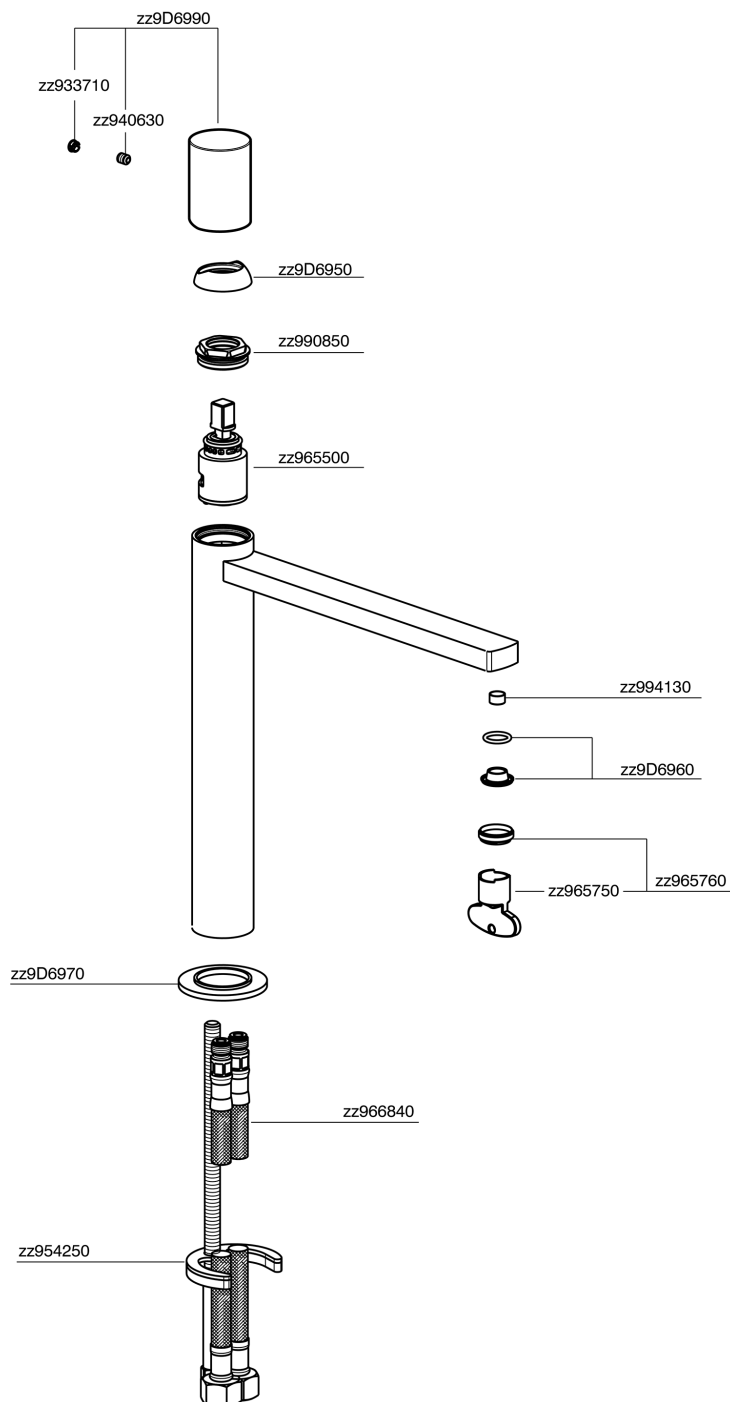

Single lever tall washbasin mixer SMOOTH X32_X4003544

MODEL **X4003544**

Single lever tall washbasin mixer, without automatic pop up waste, G.3/8" Stainless Steel Flexible, with smooth lever, Inox AISI 316L

AVAILABLE FINISHINGS

-  **D1** D1 Brushed Inox
-  **5H** 5H Dark Brass Brushed
-  **5L** 5L Brushed Black Titanium
-  **5N** 5N Brushed Rose Gold

CHARACTERISTICS

Cartridge Spare Parts **ZZ96550000**

25 mm Cartridge

Single lever tall washbasin mixer SMOOTH X32_X4003544

X4003544

<https://en.cisal.it/single-lever-tall-washbasin-mixer-smooth-x32-x4003544>

2026-04-06