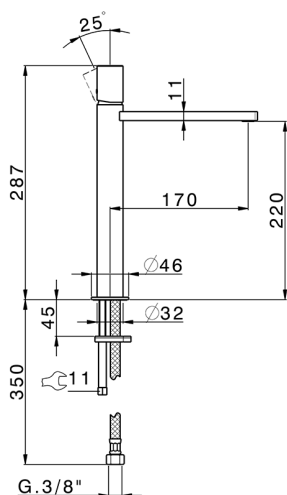

Single lever tall washbasin mixer SMOOTH X32_X4003544

MODEL **X4003544**

Single lever tall washbasin mixer, without automatic pop up waste, G.3/8" Stainless Steel Flexible, with smooth lever, Inox AISI 316L

AVAILABLE FINISHINGS

-  **D1** D1 Brushed Inox
-  **5H** 5H Dark Brass Brushed
-  **5L** 5L Brushed Black Titanium
-  **5N** 5N Brushed Rose Gold

CHARACTERISTICS

Cartridge Spare Parts **ZZ96550000**

25 mm Cartridge

Single lever tall washbasin mixer SMOOTH X32_X4003544

X4003544

<https://en.cisal.it/single-lever-tall-washbasin-mixer-smooth-x32-x4003544>

2026-04-06