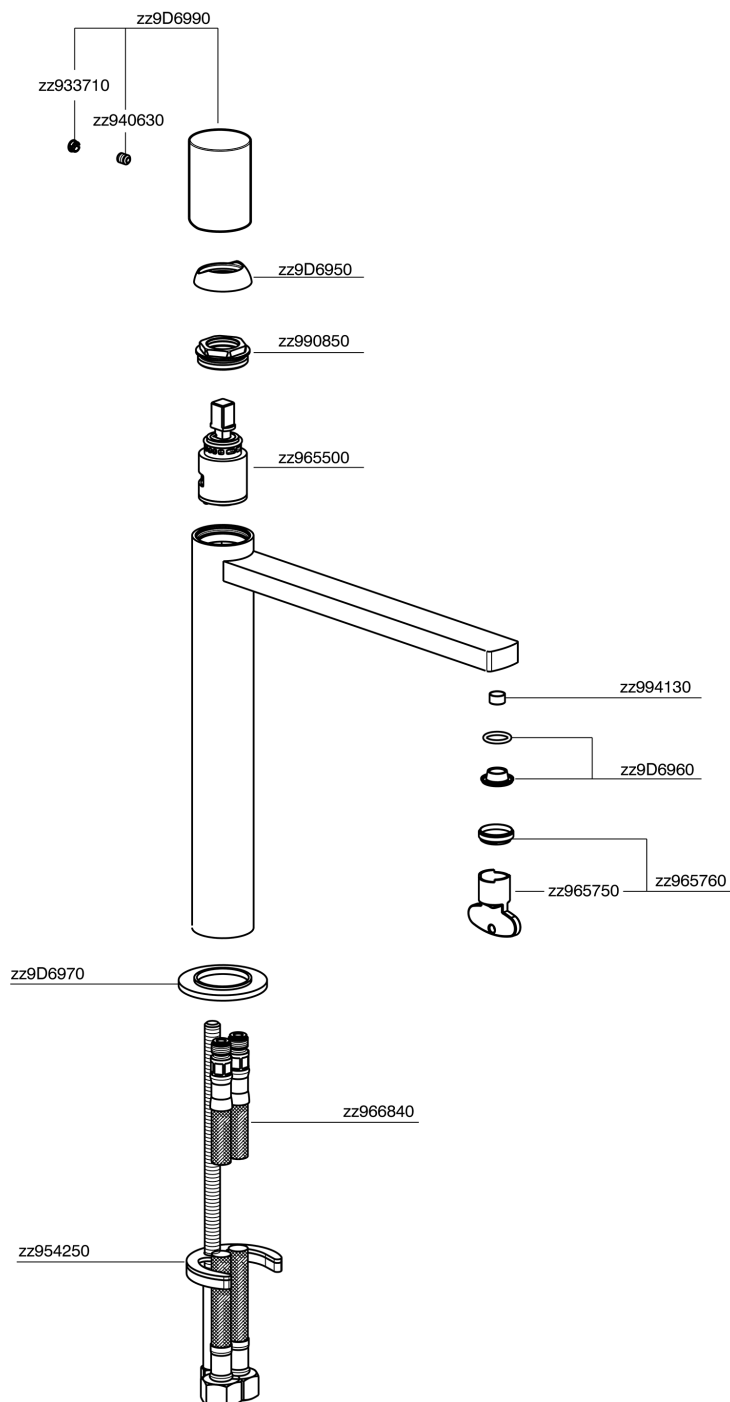

Single lever tall washbasin mixer SMOOTH X32_X4003544

X4003544

<https://en.cisal.it/single-lever-tall-washbasin-mixer-smooth-x32-x4003544>

2026-04-06