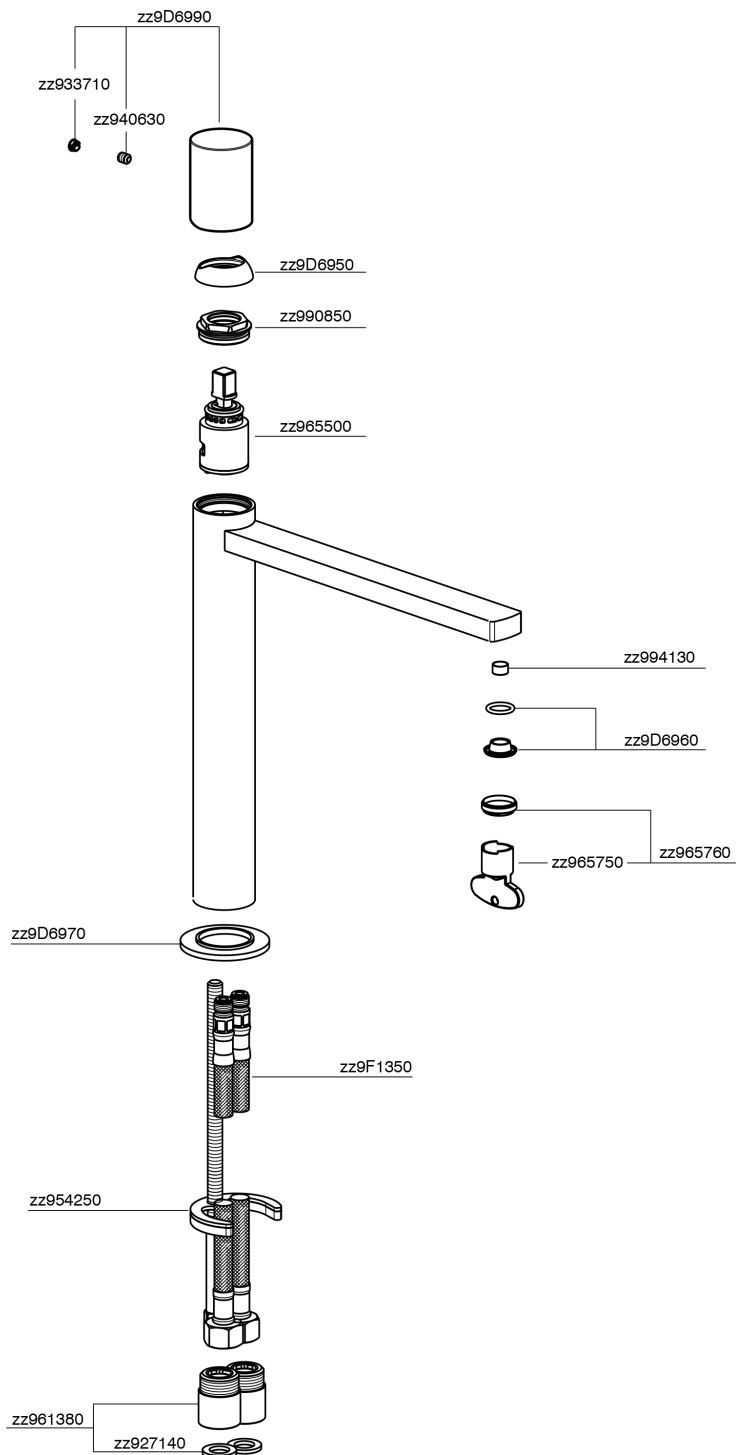

Single lever tall washbasin mixer SMOOTH X32_X4003544

X4003544

<https://en.cisal.it/single-lever-tall-washbasin-mixer-smooth-x32-x4003544>

2026-06-13