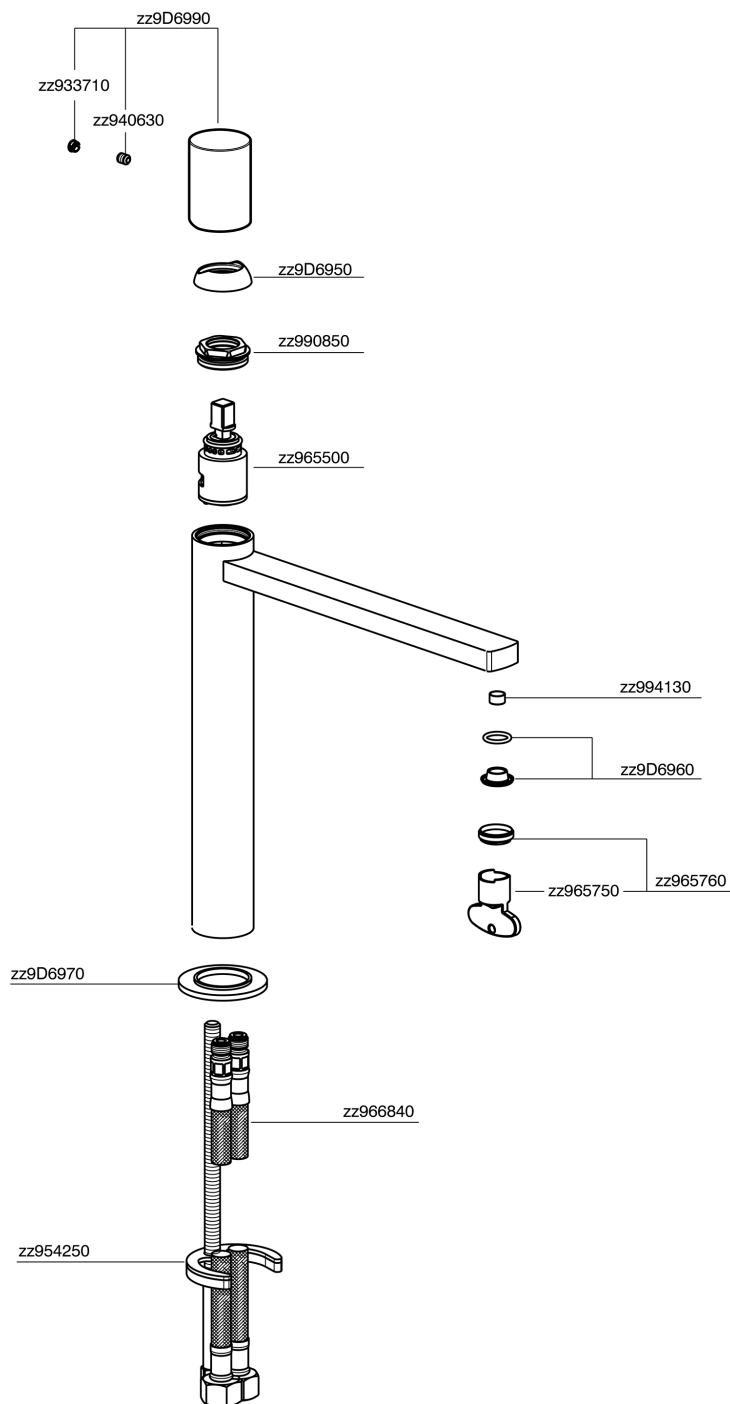

Single lever tall washbasin mixer SMOOTH X32_X4003544

MODEL **X4003544**

Single lever tall washbasin mixer, without automatic pop up waste, G.3/8" Stainless Steel Flexible, with smooth lever, Inox AISI 316L

AVAILABLE FINISHINGS

-  **D1** D1 Brushed Inox
-  **5H** 5H Dark Brass Brushed
-  **5L** 5L Brushed Black Titanium
-  **5N** 5N Brushed Rose Gold

CHARACTERISTICS

Cartridge Spare Parts **ZZ96550000**

25 mm Cartridge

Single lever tall washbasin mixer SMOOTH X32_X4003544

X4003544

<https://en.cisal.it/single-lever-tall-washbasin-mixer-smooth-x32-x4003544>

2026-04-06