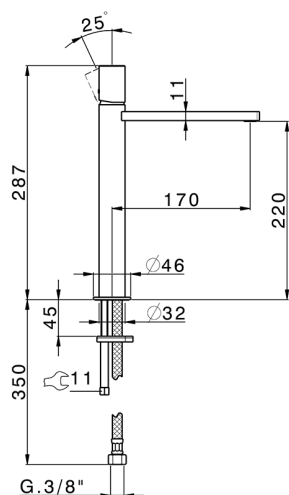

Single lever tall washbasin mixer SMOOTH X32_X4003544

MODEL **X4003544**

Single lever tall washbasin mixer, without automatic pop up waste, G.3/8" Stainless Steel Flexible, with smooth lever, Inox AISI 316L

AVAILABLE FINISHINGS

-  **D1** D1 Brushed Inox
-  **5H** 5H Dark Brass Brushed
-  **5L** 5L Brushed Black Titanium
-  **5N** 5N Brushed Rose Gold

CHARACTERISTICS

Cartridge Spare Parts **ZZ96550000**

25 mm Cartridge

Single lever tall washbasin mixer SMOOTH X32_X4003544

X4003544

<https://en.cisal.it/single-lever-tall-washbasin-mixer-smooth-x32-x4003544>

2026-04-06