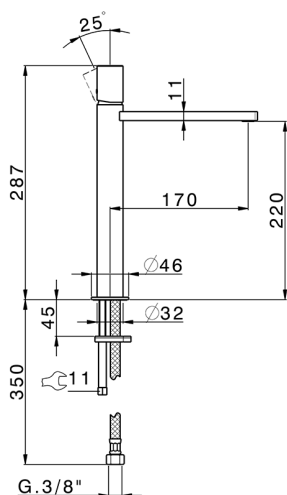

## Single lever tall washbasin mixer SMOOTH X32\_X4003544

MODEL **X4003544**

Single lever tall washbasin mixer, without automatic pop up waste, G.3/8" Stainless Steel Flexible, with smooth lever, Inox AISI 316L

### CHARACTERISTICS

Cartridge Spare Parts **ZZ96550000**

**25 mm Cartridge**

## Single lever tall washbasin mixer SMOOTH X32\_X4003544

X4003544

<https://en.cisal.it/single-lever-tall-washbasin-mixer-smooth-x32-x4003544>

2026-04-28