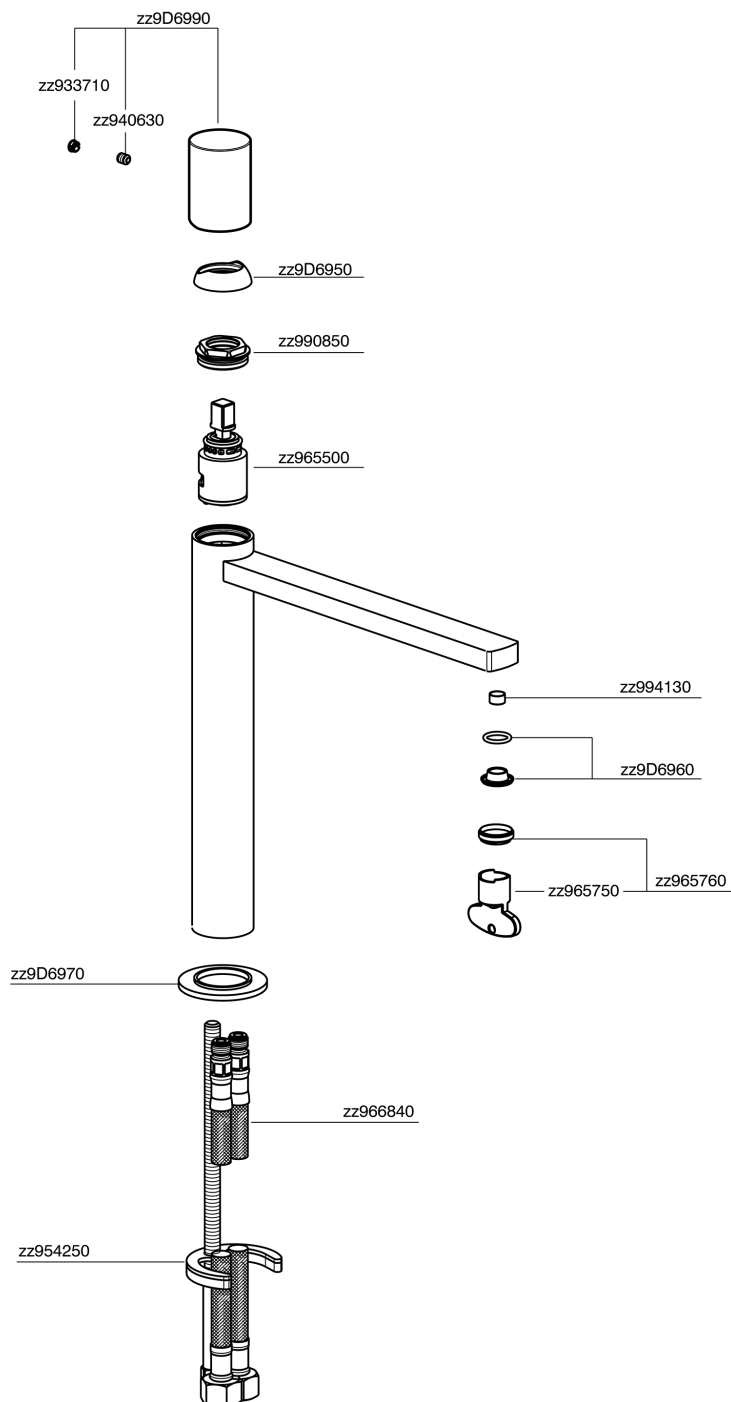

## Single lever tall washbasin mixer SMOOTH X32\_X4003544

MODEL **X4003544**

Single lever tall washbasin mixer, without automatic pop up waste, G.3/8" Stainless Steel Flexible, with smooth lever, Inox AISI 316L

### CHARACTERISTICS

Cartridge Spare Parts **ZZ96550000**

**25 mm Cartridge**

## Single lever tall washbasin mixer SMOOTH X32\_X4003544

X4003544

<https://en.cisal.it/single-lever-tall-washbasin-mixer-smooth-x32-x4003544>

2026-04-28