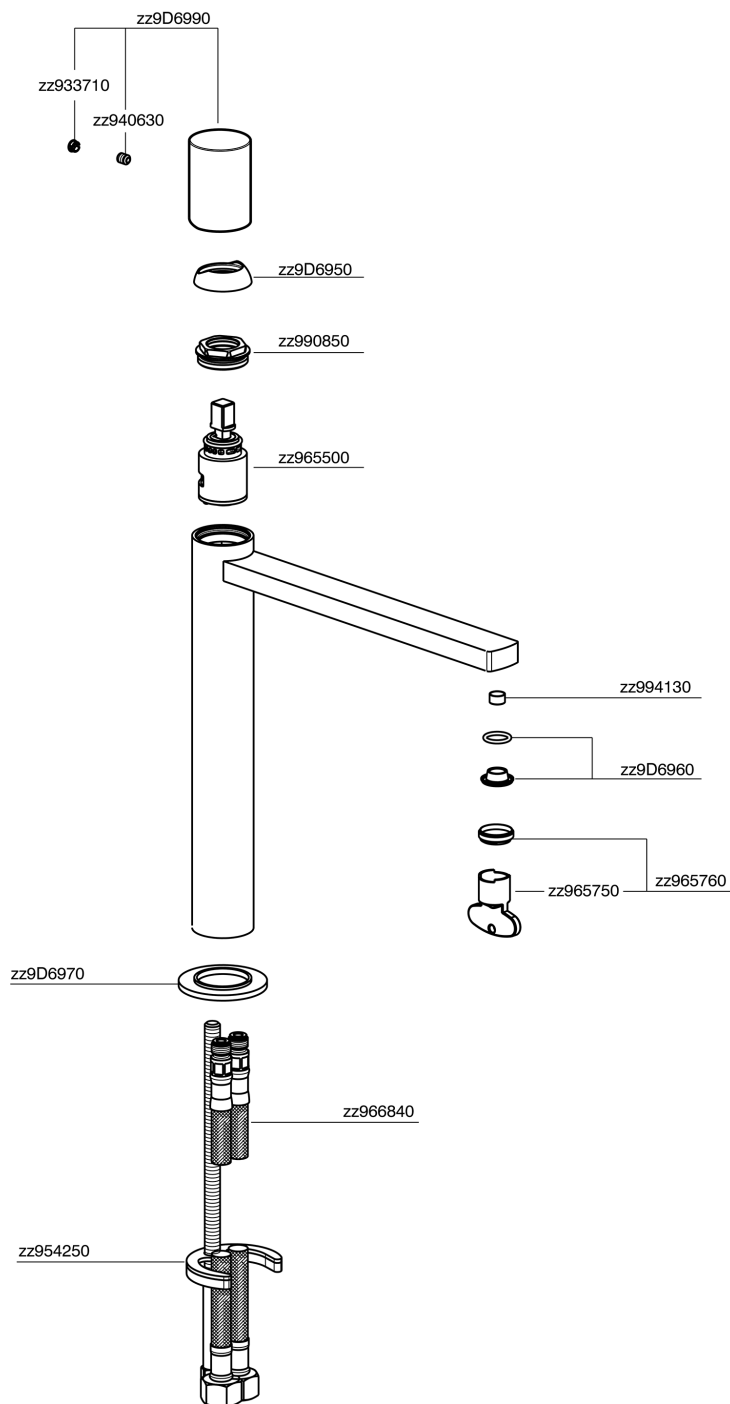

Single lever tall washbasin mixer SMOOTH X32_X4003544

X4003544

<https://en.cisal.it/single-lever-tall-washbasin-mixer-smooth-x32-x4003544>

2026-05-17