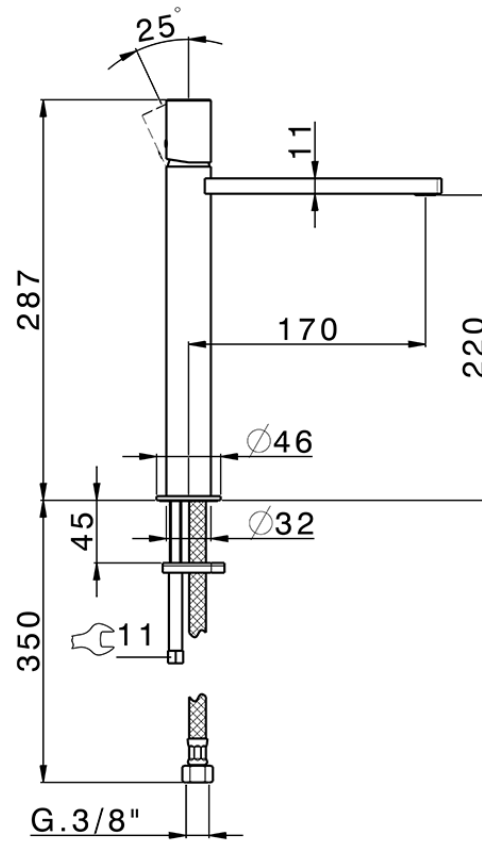

Single lever tall washbasin mixer SMOOTH X32_X4003544

X4003544

<https://en.cisal.it/single-lever-tall-washbasin-mixer-smooth-x32-x4003544>

2026-04-26