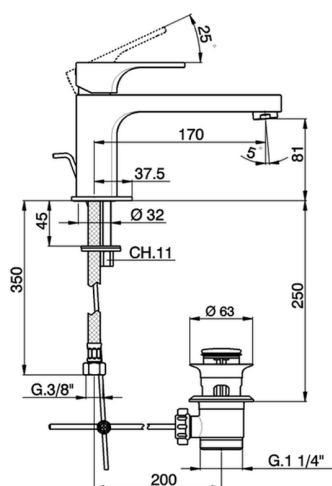

Single lever basin mixer EnergySave CUBIC_CU001515

MODEL **CU001515**

Single lever basin mixer EnergySave, with automatic 1"1/4 automatic pop-up waste, G.3/8" stainless steel flexible hose

AVAILABLE FINISHINGS

-  **21** 21 Chrome
-  **2B** 2B Polished Nickel
-  **2F** 2F Brushed Nickel
-  **40** 40 Matt Black

CHARACTERISTICS

Cartridge Spare Parts **ZZ96691000**

25 mm Cartridge

EcoStop

EcoStop feature limits water flow to approximately 50% of maximum output with one point of resistance on setting. Push slightly past the middle stop only when full water output is required. This will save water up to 50%.

EnergySave

Thanks to the EnergySave device, only cold water will be drawn if the lever is operated in the central position, so that the water heater will not be engaged and no hot water wasted, leading to considerable savings in energy and costs. The temperature can be adjusted by rotating the lever to the left, until the desired temperature is reached.