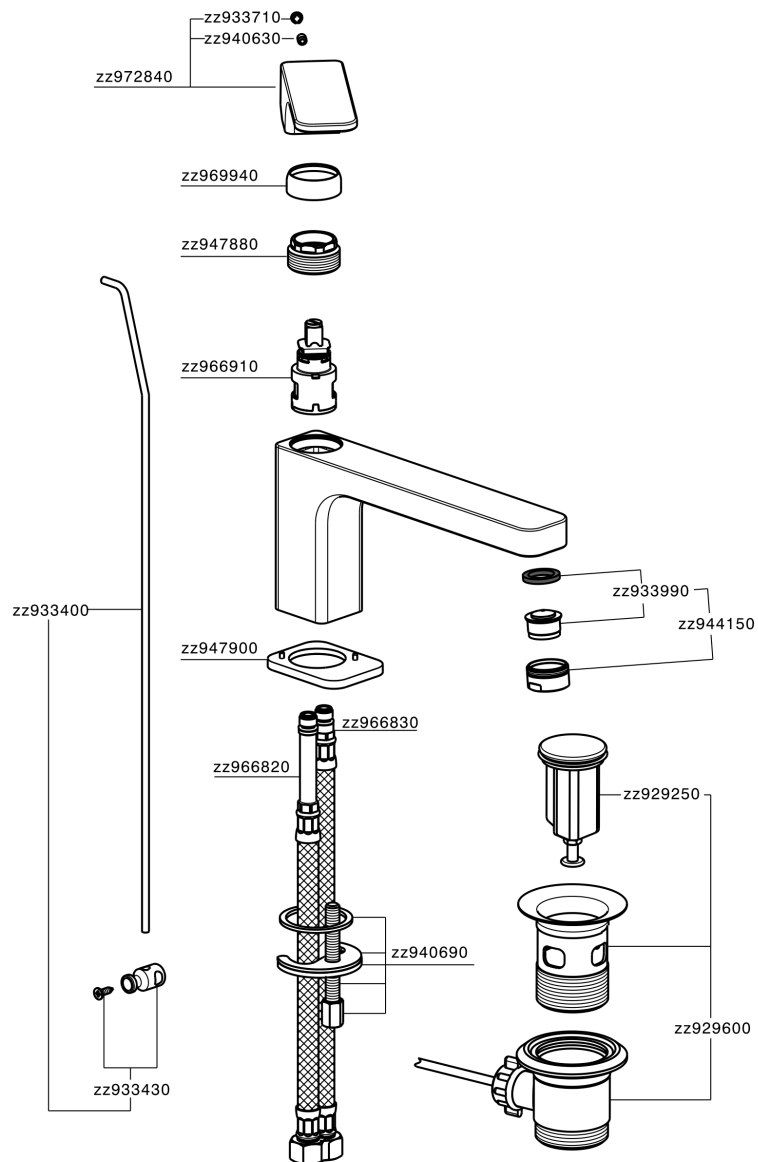

Single lever basin mixer EnergySave CUBIC_CU001515

CU001515

<https://en.cisal.it/single-lever-basin-mixer-energysave-cubic-cu001515>

2026-04-12