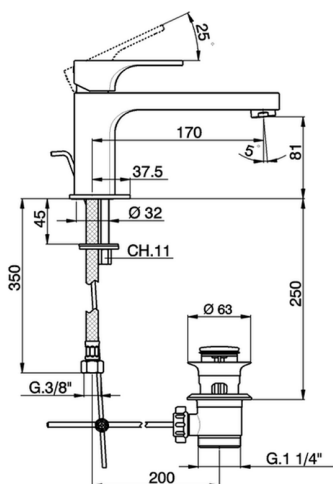

Single lever basin mixer EnergySave CUBIC_CU001515

MODEL **CU001515**

Single lever basin mixer EnergySave, with automatic 1"1/4 automatic pop-up waste, G.3/8" stainless steel flexible hose

AVAILABLE FINISHINGS

-  **21** 21 Chrome
-  **2B** 2B Polished Nickel
-  **2F** 2F Brushed Nickel
-  **40** 40 Matt Black

CHARACTERISTICS

Cartridge Spare Parts **ZZ96691000**

25 mm Cartridge

EcoStop

EcoStop feature limits water flow to approximately 50% of maximum output with one point of resistance on setting. Push slightly past the middle stop only when full water output is required. This will save water up to 50%.