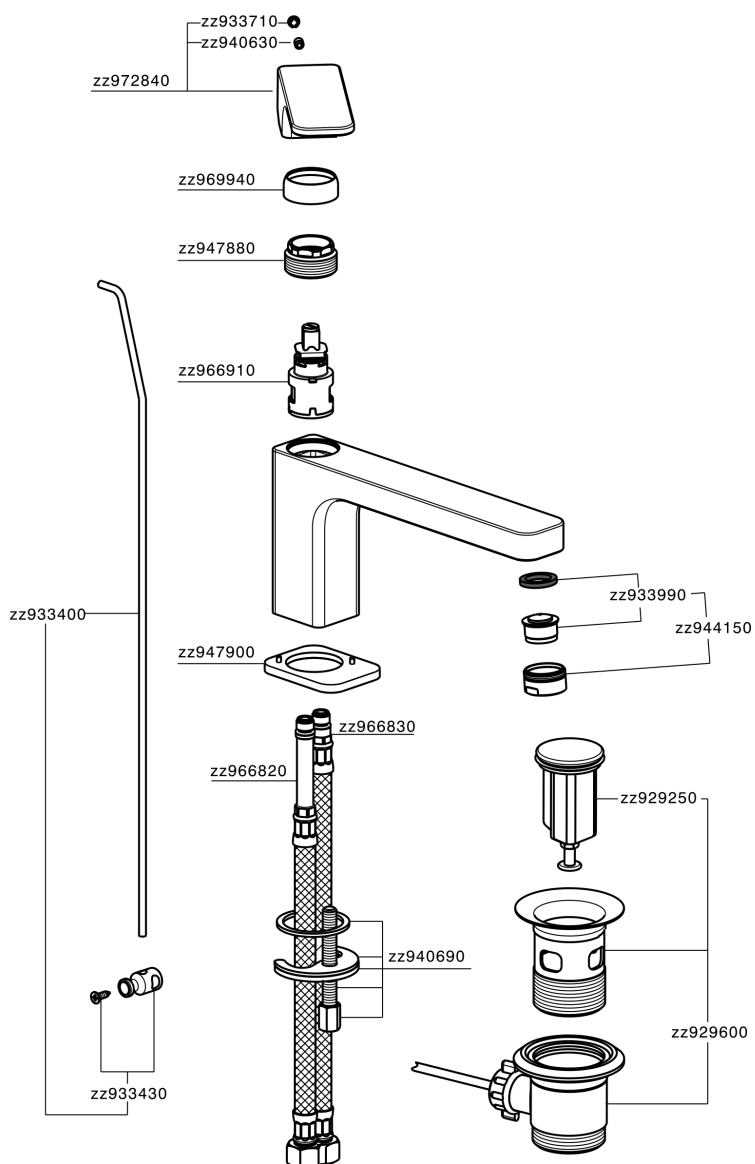

Single lever basin mixer EnergySave CUBIC_CU001515

CU001515

<https://en.cisal.it/single-lever-basin-mixer-energysave-cubic-cu001515>

2026-04-09