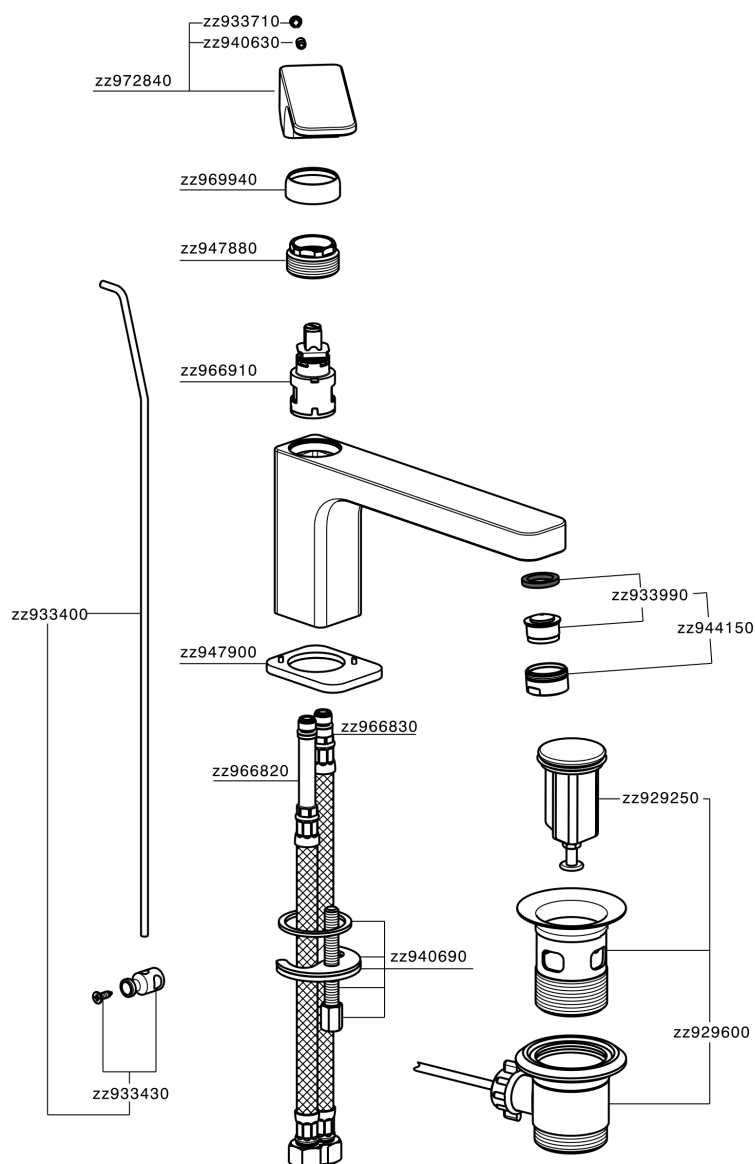

Single lever basin mixer EnergySave CUBIC_CU001515

CU001515

<https://en.cisal.it/single-lever-basin-mixer-energysave-cubic-cu001515>

2026-04-30