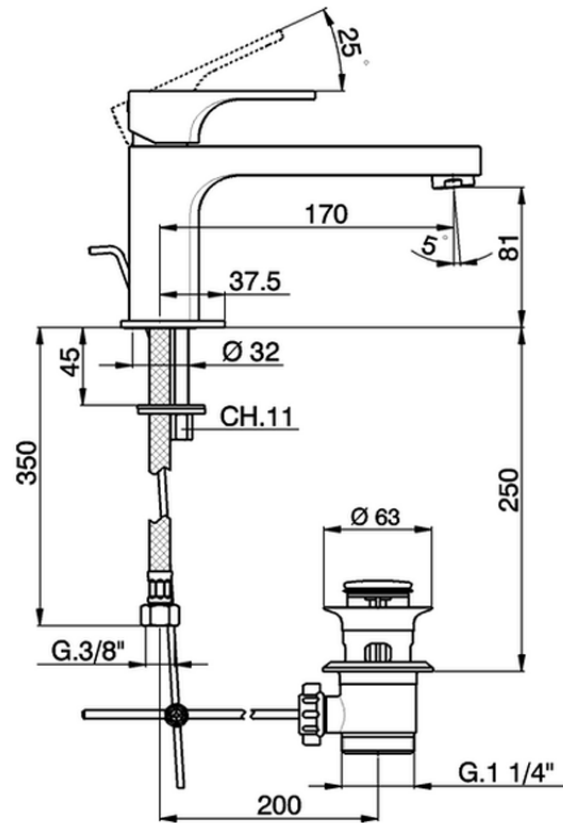

Single lever basin mixer EnergySave CUBIC_CU001515

CU001515

<https://en.cisal.it/single-lever-basin-mixer-energysave-cubic-cu001515>

2026-04-08