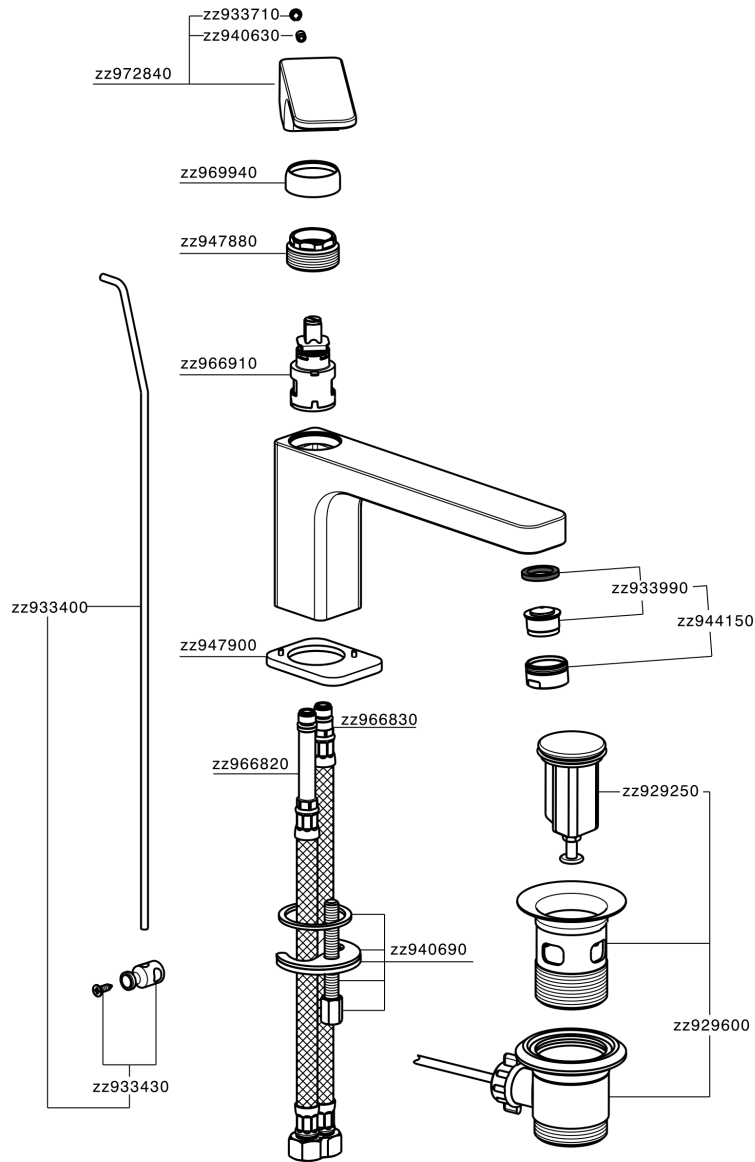

Single lever basin mixer EnergySave CUBIC_CU001515

CU001515

<https://en.cisal.it/single-lever-basin-mixer-energysave-cubic-cu001515>

2026-04-08