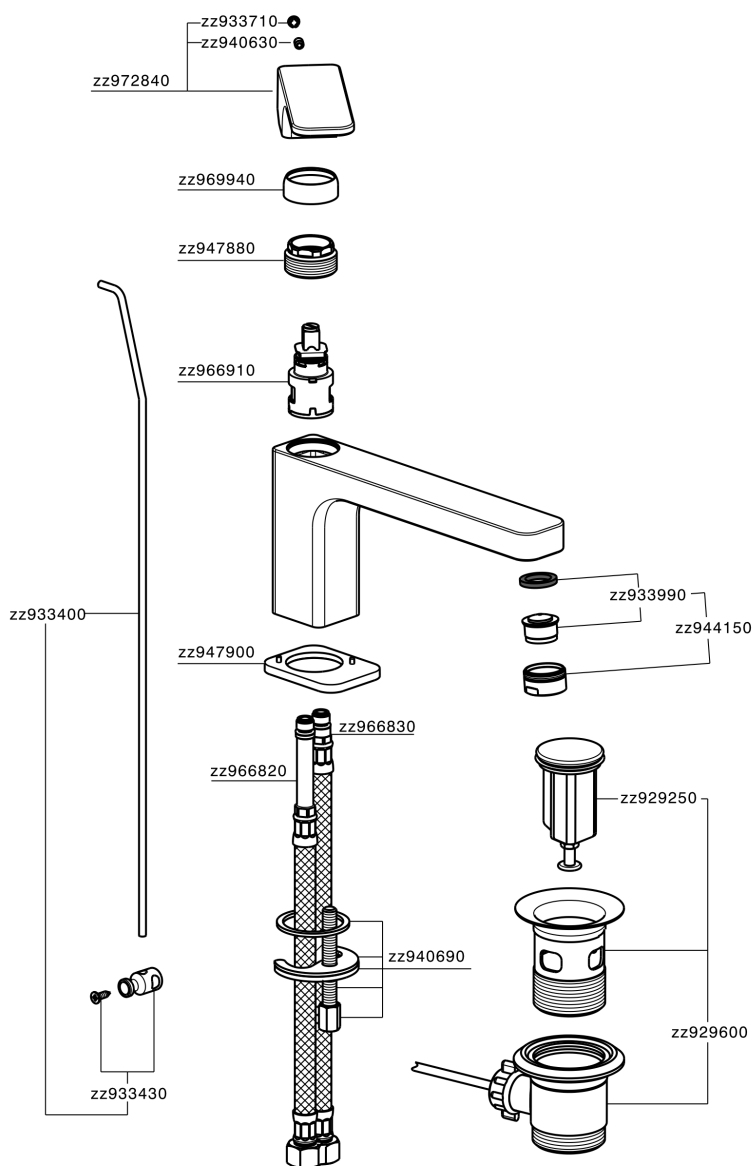

## Single lever basin mixer EnergySave CUBIC\_CU001515

CU001515

<https://en.cisal.it/single-lever-basin-mixer-energysave-cubic-cu001515>

2026-05-04