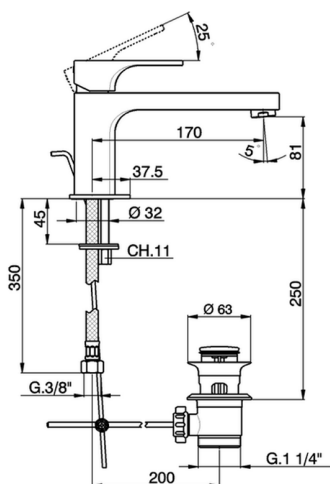

Single lever basin mixer EnergySave CUBIC_CU001515

MODEL **CU001515**

Single lever basin mixer EnergySave, with automatic 1"1/4 automatic pop-up waste, G.3/8" stainless steel flexible hose

AVAILABLE FINISHINGS

-  **21** 21 Chrome
-  **2B** 2B Polished Nickel
-  **2F** 2F Brushed Nickel
-  **40** 40 Matt Black

CHARACTERISTICS

Cartridge Spare Parts **ZZ96691000**

25 mm Cartridge

EcoStop

EcoStop feature limits water flow to approximately 50% of maximum output with one point of resistance on setting. Push slightly past the middle stop only when full water output is required. This will save water up to 50%.

EnergySave

Thanks to the EnergySave device, only cold water will be drawn if the lever is operated in the central position, so that the water heater will not be engaged and no hot water wasted, leading to considerable savings in energy and costs. The temperature can be adjusted by rotating the lever to the left, until the desired temperature is reached.