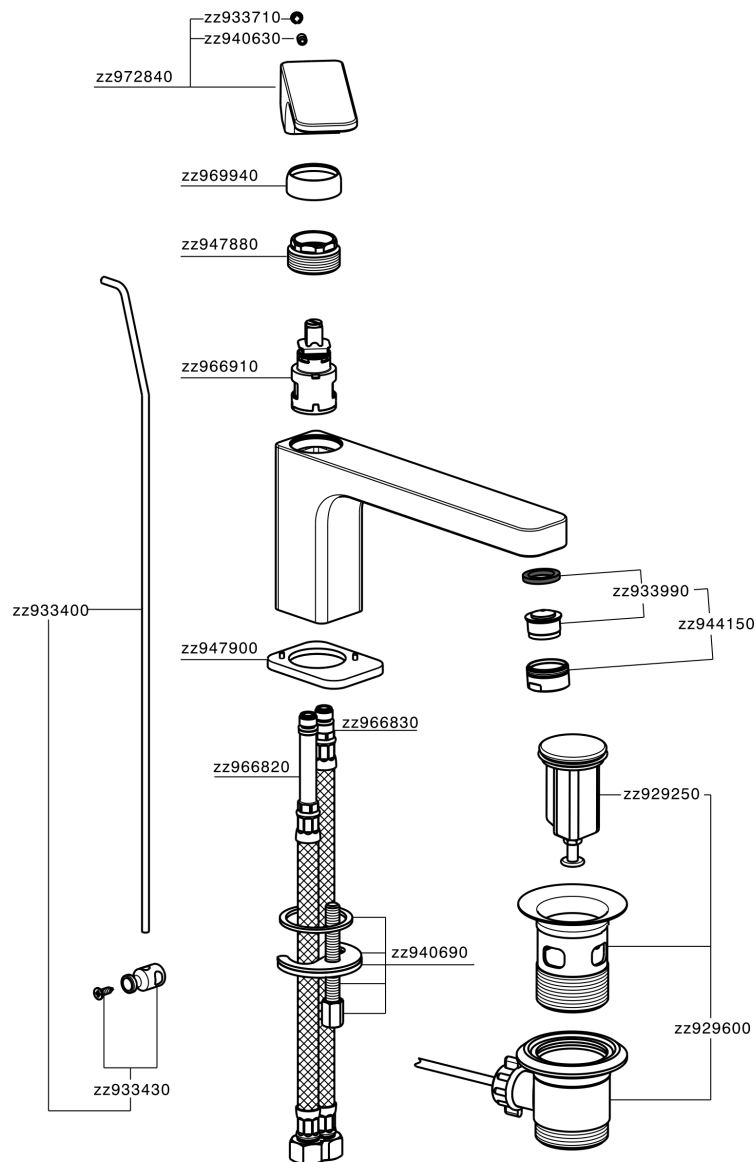

Single lever basin mixer EnergySave CUBIC_CU001515

CU001515

<https://en.cisal.it/single-lever-basin-mixer-energysave-cubic-cu001515>

2026-04-08