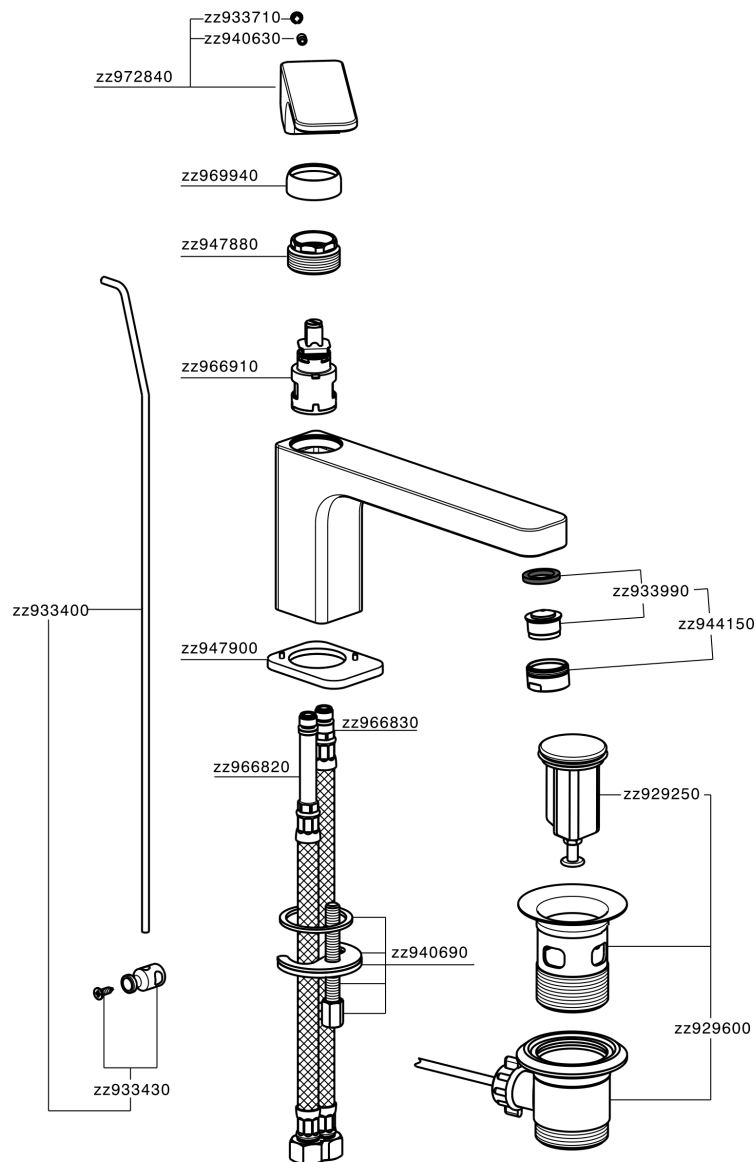

Single lever basin mixer EnergySave CUBIC_CU001515

CU001515

<https://en.cisal.it/single-lever-basin-mixer-energysave-cubic-cu001515>

2026-04-30