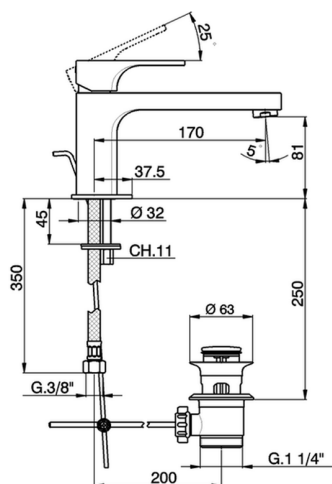

Single lever basin mixer EnergySave CUBIC_CU001515

MODEL **CU001515**

Single lever basin mixer EnergySave, with automatic 1"1/4 automatic pop-up waste, G.3/8" stainless steel flexible hose

AVAILABLE FINISHINGS

-  **21** 21 Chrome
-  **2B** 2B Polished Nickel
-  **2F** 2F Brushed Nickel
-  **40** 40 Matt Black

CHARACTERISTICS

Cartridge Spare Parts **ZZ96691000**

25 mm Cartridge

EcoStop

EcoStop feature limits water flow to approximately 50% of maximum output with one point of resistance on setting. Push slightly past the middle stop only when full water output is required. This will save water up to 50%.

EnergySave

Thanks to the EnergySave device, only cold water will be drawn if the lever is operated in the central position, so that the water heater will not be engaged and no hot water wasted, leading to considerable savings in energy and costs. The temperature can be adjusted by rotating the lever to the left, until the desired temperature is reached.