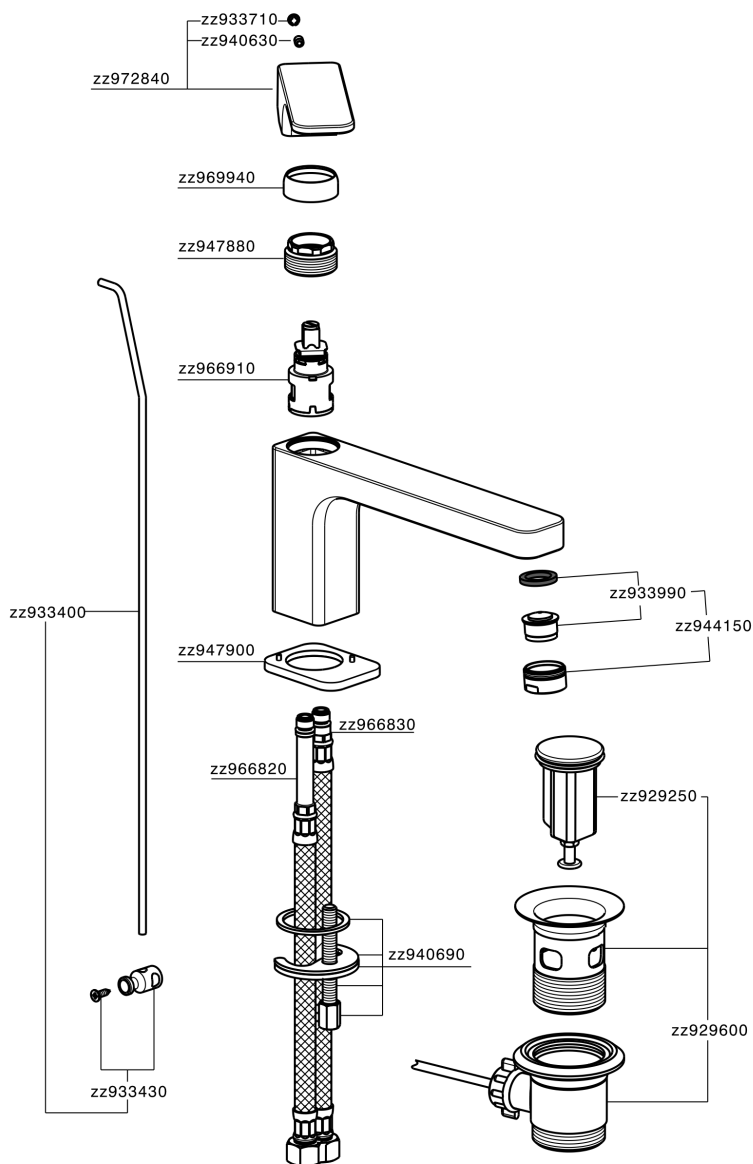

Single lever basin mixer EnergySave CUBIC_CU001515

CU001515

<https://en.cisal.it/single-lever-basin-mixer-energysave-cubic-cu001515>

2026-04-10