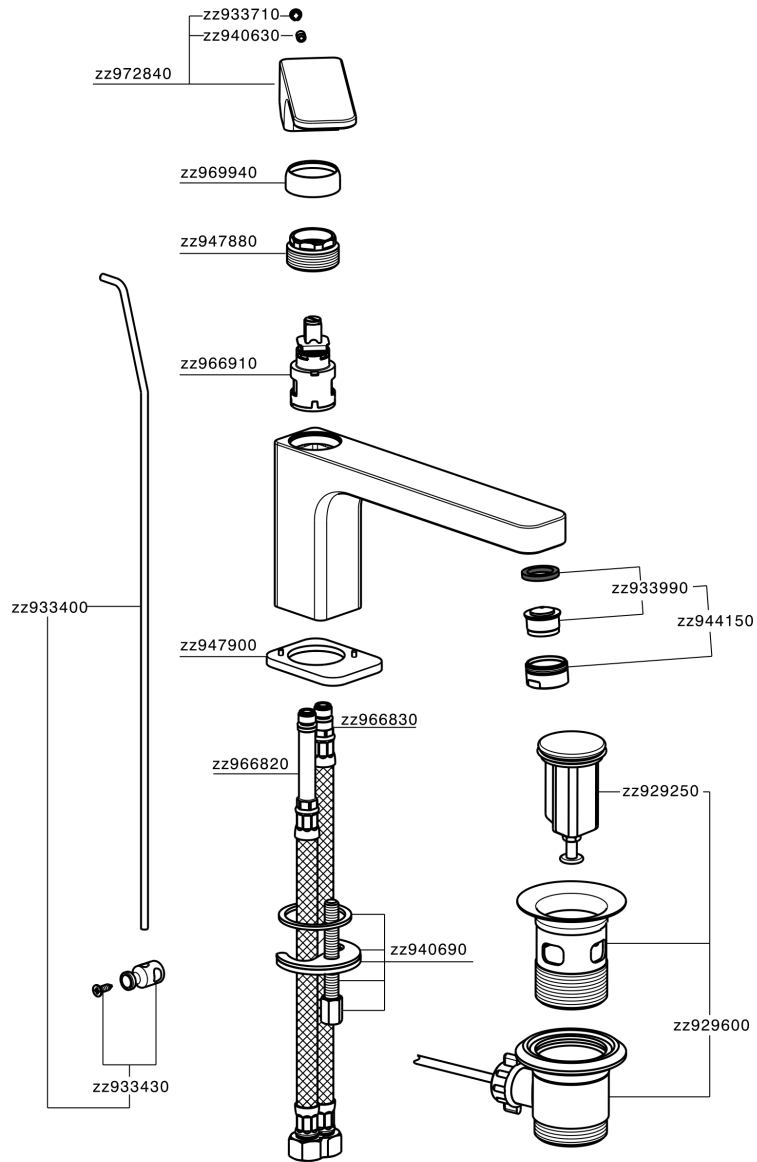

Single lever basin mixer EnergySave CUBIC_CU001515

CU001515

<https://en.cisal.it/single-lever-basin-mixer-energysave-cubic-cu001515>

2026-05-30