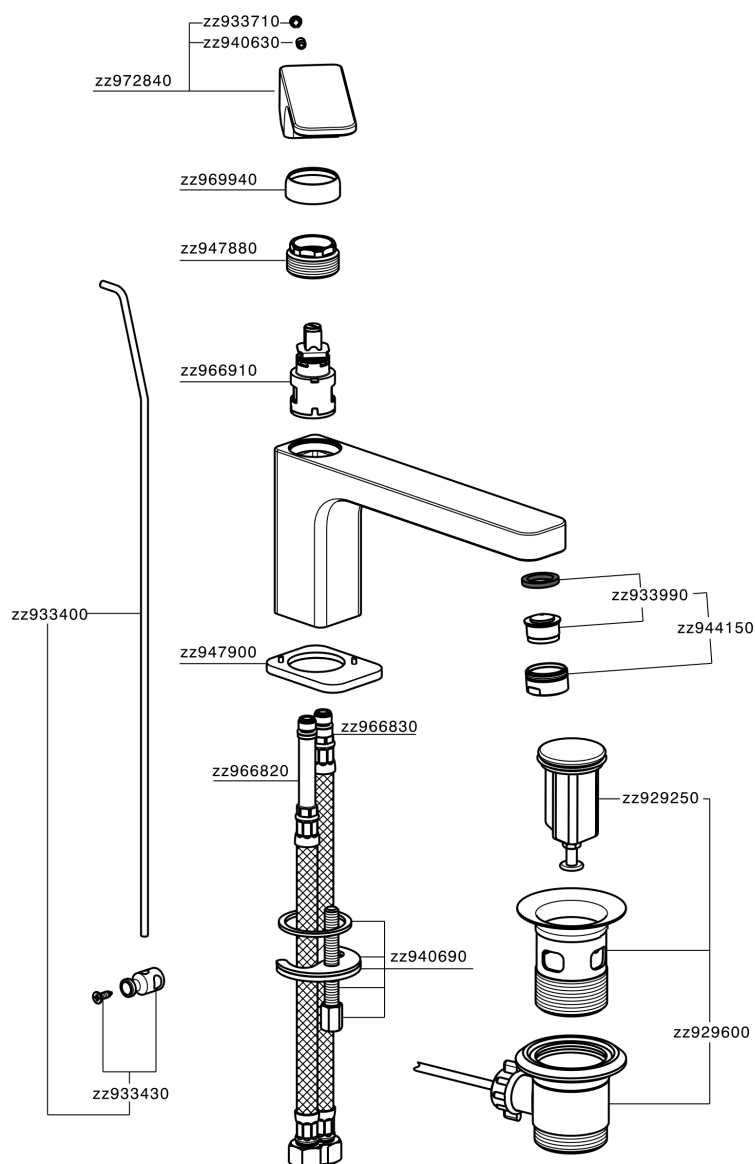

## Single lever basin mixer EnergySave CUBIC\_CU001515

CU001515

<https://en.cisal.it/single-lever-basin-mixer-energysave-cubic-cu001515>

2026-04-29