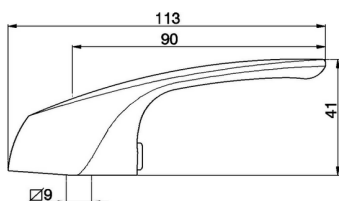

## Lever for single lever mixer 'FL' SPARE PARTS\_ZZ940780

MODEL **ZZ940780**

Lever for single lever mixer 'FL'

AVAILABLE FINISHINGS

CHARACTERISTICS

2024-09-16