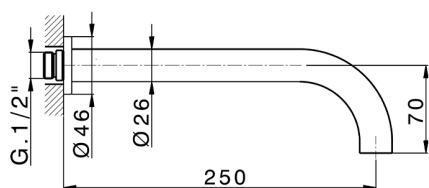

Exposed part for concealed washbasin mixer GRACE_GS013511

MODEL **GS013511**

Exposed part for concealed washbasin mixer, without concealed part, for item ZA033511

AVAILABLE FINISHINGS

-  **21** 21 Chrome
-  **2F** 2F Brushed Nickel
-  **2W** 2W Brushed Gold
-  **5H** 5H Dark Brass Brushed
-  **5L** 5L Brushed Black Titanium
-  **6T** 6T Chrome/Matt Black

CHARACTERISTICS

Installation **Concealed**

Required concealed parts **ZA033511**

Exposed part for concealed washbasin mixer GRACE_GS013511

GS013511

<https://en.cisal.it/exposed-part-for-concealed-washbasin-mixer-grace-gs013511>

Concealed washbasin mixer CONCEALED_ZA033511

MODEL **ZA033511**

Concealed washbasin mixer, right headvalve - left headvalve

AVAILABLE FINISHINGS

 **04** 04 Without finishing

CHARACTERISTICS

Concealed **1**

2026-04-05