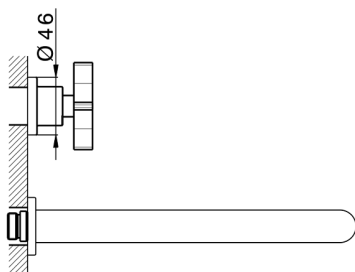

Exposed part for concealed washbasin mixer GRACE_GS013511

MODEL **GS013511**

Exposed part for concealed washbasin mixer, without concealed part, for item ZA033511

AVAILABLE FINISHINGS

-  **21** 21 Chrome
-  **2F** 2F Brushed Nickel
-  **2W** 2W Brushed Gold
-  **5H** 5H Dark Brass Brushed
-  **5L** 5L Brushed Black Titanium
-  **6T** 6T Chrome/Matt Black

CHARACTERISTICS

Installation **Concealed**

Required concealed parts **ZA033511**

Exposed part for concealed washbasin mixer GRACE_GS013511

GS013511

<https://en.cisal.it/exposed-part-for-concealed-washbasin-mixer-grace-gs013511>

Concealed washbasin mixer CONCEALED_ZA033511

MODEL **ZA033511**

Concealed washbasin mixer, right headvalve - left headvalve

AVAILABLE FINISHINGS

 **04** 04 Without finishing

CHARACTERISTICS

Concealed **1**

2026-04-05