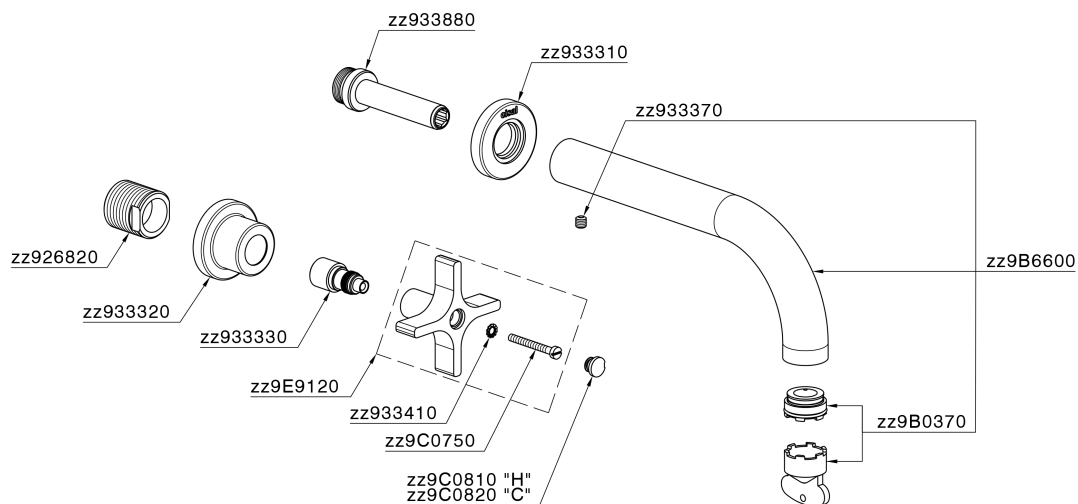

Exposed part for concealed washbasin mixer GRACE_GS013511

GS013511

<https://en.cisal.it/exposed-part-for-concealed-washbasin-mixer-grace-gs013511>