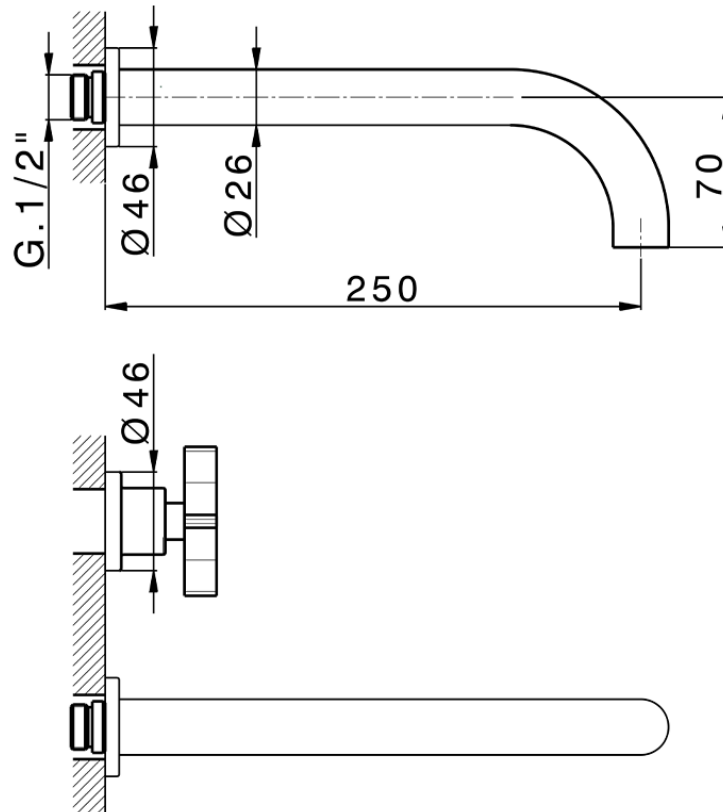

Exposed part for concealed washbasin mixer GRACE_GS013511

GS013511

<https://en.cisal.it/exposed-part-for-concealed-washbasin-mixer-grace-gs013511>

Serie's code	Size XX
CX 1351	20-35
CF 1351	20-35
CX 0331	20-35
CF 0331	20-35
CX 0200	20-35
CF 0200	20-35
BA 1351	20-35
GS 1351	20-35
GL 1351	20-35
MN 1351	20-35
LN 1351	20-35
LV 1351	33-48
LY 1351	33-48
CU 1351	33-48
SM 1351	30-45
AA 1351	10-30
AC 1351	10-30
AR 1351	15-25
PZ 1351	10-30
RG 1351	10-30
TS 1351	10-30
VT 1351	10-30
CS 1351	10-30
WA 1351	45-68
X1 1351	33-45
X2 1351	33-45
X3 1351	33-45
X4 1351	33-45
X5 1351	33-45
RI 1351	20-35
RM 1351	20-35

Limiti di tolleranza superficie piastrelle
 Adjustment limits for finished tile surface
 Limites de tolérance surface carrelage
 Fliesenoberfläche
 Superficie del azulejo

ZA033511

<https://en.cisal.it/concealed-washbasin-mixer-concealed-za033511>