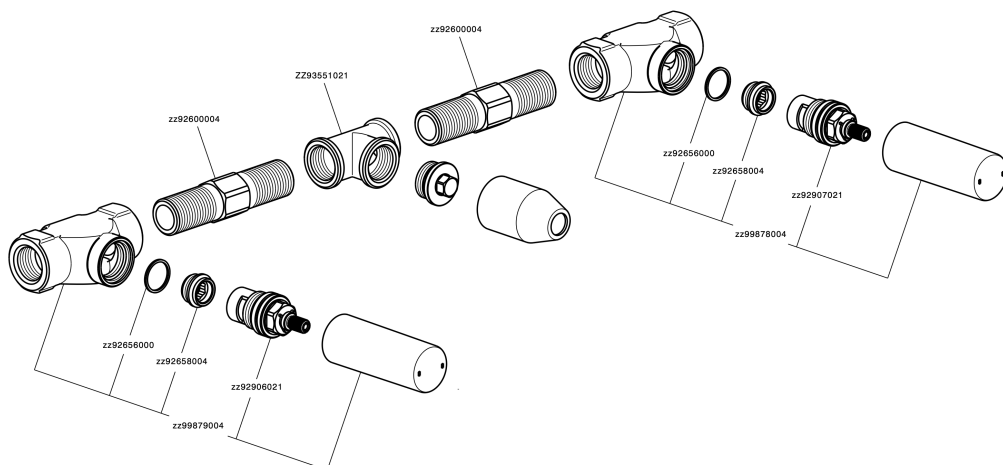

Exposed part for concealed washbasin mixer GRACE_GS013511

GS013511

<https://en.cisal.it/exposed-part-for-concealed-washbasin-mixer-grace-gs013511>

Concealed washbasin mixer CONCEALED_ZA033511

ZA033511

<https://en.cisal.it/concealed-washbasin-mixer-concealed-za033511>