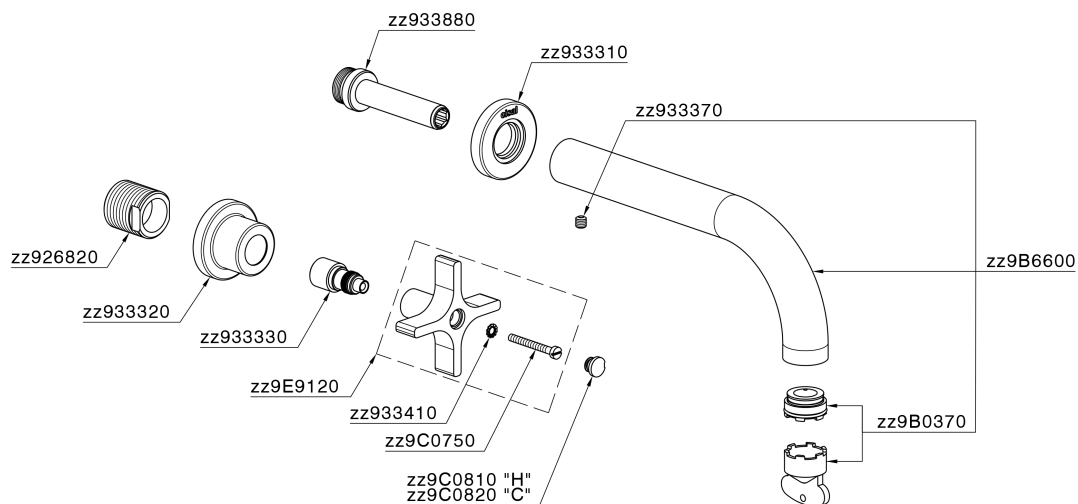

## Exposed part for concealed washbasin mixer GRACE\_GS013511

MODEL **GS013511**

Exposed part for concealed washbasin mixer, without concealed part, for item ZA033511

### CHARACTERISTICS

Installation **Concealed**

Required concealed parts **ZA033511**

## Exposed part for concealed washbasin mixer GRACE\_GS013511

GS013511

<https://en.cisal.it/exposed-part-for-concealed-washbasin-mixer-grace-gs013511>

## Concealed washbasin mixer CONCEALED\_ZA033511

MODEL **ZA033511**

Concealed washbasin mixer, right headvalve - left headvalve

AVAILABLE FINISHINGS

CHARACTERISTICS

Concealed **1**

2026-05-17