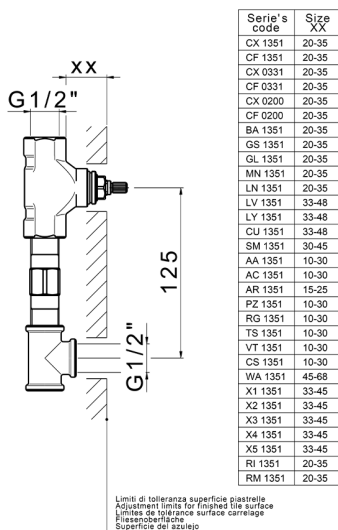

## Exposed part for concealed washbasin mixer GRACE\_GS013511

GS013511

<https://en.cisal.it/exposed-part-for-concealed-washbasin-mixer-grace-gs013511>

## Concealed washbasin mixer CONCEALED\_ZA033511

MODEL **ZA033511**

Concealed washbasin mixer, right headvalve - left headvalve

AVAILABLE FINISHINGS

CHARACTERISTICS

Concealed **1**

2026-05-17