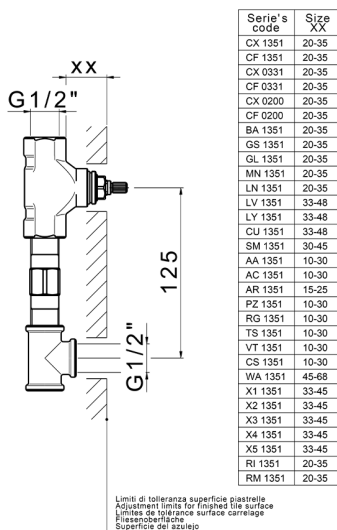

## Concealed washbasin mixer CONCEALED\_ZA033511

MODEL **ZA033511**

Concealed washbasin mixer, right headvalve - left headvalve

AVAILABLE FINISHINGS

 **04** 04 Without finishing

CHARACTERISTICS

Concealed **1**