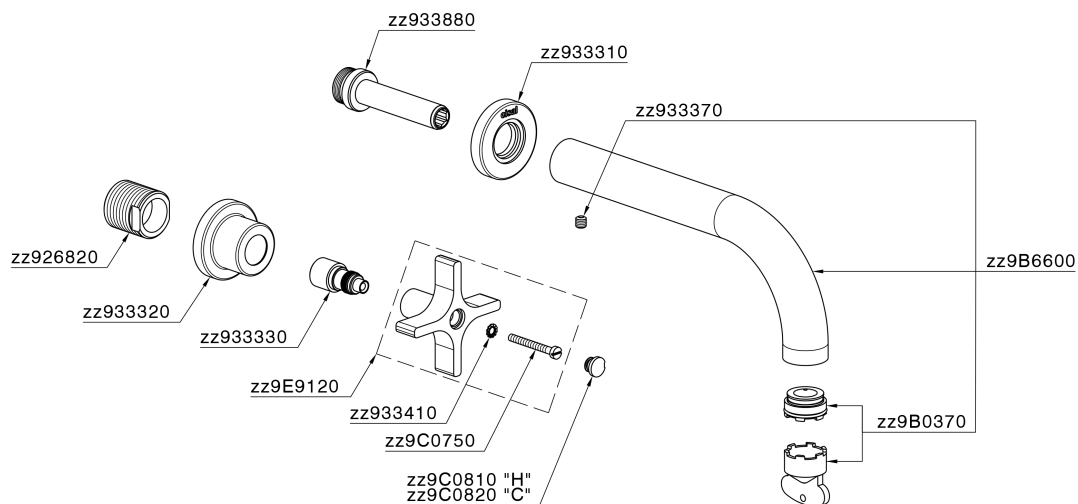

## Exposed part for concealed washbasin mixer GRACE\_GS013511

MODEL **GS013511**

Exposed part for concealed washbasin mixer, without concealed part, for item ZA033511

### CHARACTERISTICS

Installation **Concealed**

Required concealed parts **ZA033511**

## Exposed part for concealed washbasin mixer GRACE\_GS013511

GS013511

<https://en.cisal.it/exposed-part-for-concealed-washbasin-mixer-grace-gs013511>

## Concealed washbasin mixer CONCEALED\_ZA033511

MODEL **ZA033511**

Concealed washbasin mixer, right headvalve - left headvalve

AVAILABLE FINISHINGS

 **04** 04 Without finishing

CHARACTERISTICS

Concealed **1**