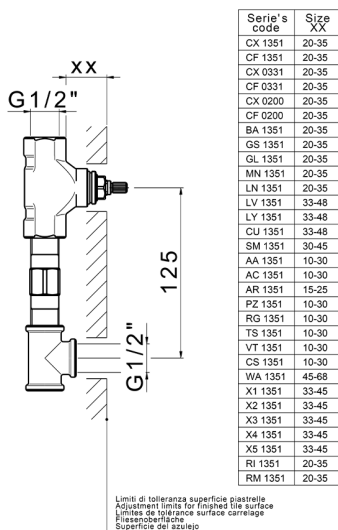

Exposed part for concealed washbasin mixer GRACE_GS013511

MODEL **GS013511**

Exposed part for concealed washbasin mixer, without concealed part, for item ZA033511

AVAILABLE FINISHINGS

-  **21** 21 Chrome
-  **2F** 2F Brushed Nickel
-  **2W** 2W Brushed Gold
-  **5H** 5H Dark Brass Brushed
-  **5L** 5L Brushed Black Titanium
-  **6T** 6T Chrome/Matt Black

CHARACTERISTICS

Installation **Concealed**
 Required concealed parts **ZA033511**

Exposed part for concealed washbasin mixer GRACE_GS013511

GS013511

<https://en.cisal.it/exposed-part-for-concealed-washbasin-mixer-grace-gs013511>

Concealed washbasin mixer CONCEALED_ZA033511

MODEL **ZA033511**

Concealed washbasin mixer, right headvalve - left headvalve

AVAILABLE FINISHINGS

 **04** 04 Without finishing

CHARACTERISTICS

Concealed **1**

2026-06-27