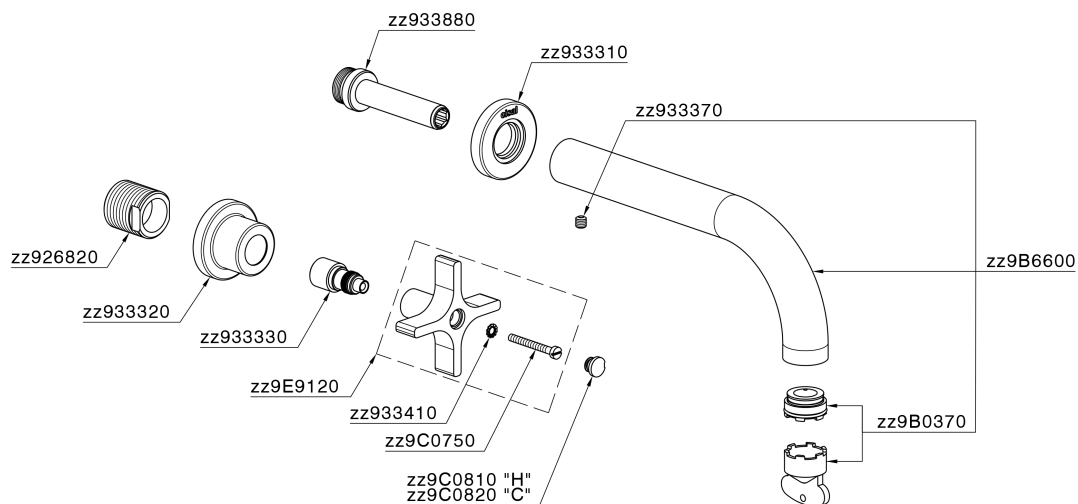

Exposed part for concealed washbasin mixer GRACE_GS013511

MODEL **GS013511**

Exposed part for concealed washbasin mixer, without concealed part, for item ZA033511

AVAILABLE FINISHINGS

-  **21** 21 Chrome
-  **2F** 2F Brushed Nickel
-  **2W** 2W Brushed Gold
-  **5H** 5H Dark Brass Brushed
-  **5L** 5L Brushed Black Titanium
-  **6T** 6T Chrome/Matt Black

CHARACTERISTICS

Installation **Concealed**
 Required concealed parts **ZA033511**

Exposed part for concealed washbasin mixer GRACE_GS013511

GS013511

<https://en.cisal.it/exposed-part-for-concealed-washbasin-mixer-grace-gs013511>

Concealed washbasin mixer CONCEALED_ZA033511

MODEL **ZA033511**

Concealed washbasin mixer, right headvalve - left headvalve

AVAILABLE FINISHINGS

 **04** 04 Without finishing

CHARACTERISTICS

Concealed **1**

2026-06-27