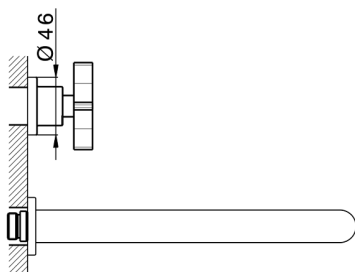

Exposed part for concealed washbasin mixer GRACE_GS013511

MODEL **GS013511**

Exposed part for concealed washbasin mixer, without concealed part, for item ZA033511

AVAILABLE FINISHINGS

-  **21** 21 Chrome
-  **2F** 2F Brushed Nickel
-  **2W** 2W Brushed Gold
-  **5H** 5H Dark Brass Brushed
-  **5L** 5L Brushed Black Titanium
-  **6T** 6T Chrome/Matt Black

CHARACTERISTICS

Installation **Concealed**
 Required concealed parts **ZA033511**

Exposed part for concealed washbasin mixer GRACE_GS013511

GS013511

<https://en.cisal.it/exposed-part-for-concealed-washbasin-mixer-grace-gs013511>

Concealed washbasin mixer CONCEALED_ZA033511

MODEL **ZA033511**

Concealed washbasin mixer, right headvalve - left headvalve

AVAILABLE FINISHINGS

 **04** 04 Without finishing

CHARACTERISTICS

Concealed **1**

2026-06-27