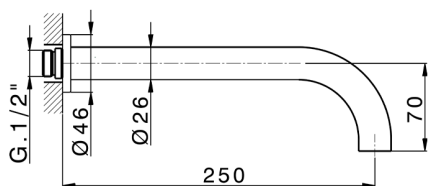

Exposed part for concealed washbasin mixer GRACE_GS013511

MODEL **GS013511**

Exposed part for concealed washbasin mixer, without concealed part, for item ZA033511

AVAILABLE FINISHINGS

-  **21** 21 Chrome
-  **2F** 2F Brushed Nickel
-  **2W** 2W Brushed Gold
-  **5H** 5H Dark Brass Brushed
-  **5L** 5L Brushed Black Titanium
-  **6T** 6T Chrome/Matt Black

CHARACTERISTICS

Installation **Concealed**
 Required concealed parts **ZA033511**

Exposed part for concealed washbasin mixer GRACE_GS013511

GS013511

<https://en.cisal.it/exposed-part-for-concealed-washbasin-mixer-grace-gs013511>

Concealed washbasin mixer CONCEALED_ZA033511

MODEL **ZA033511**

Concealed washbasin mixer, right headvalve - left headvalve

AVAILABLE FINISHINGS

 **04** 04 Without finishing

CHARACTERISTICS

Concealed **1**

2026-06-27