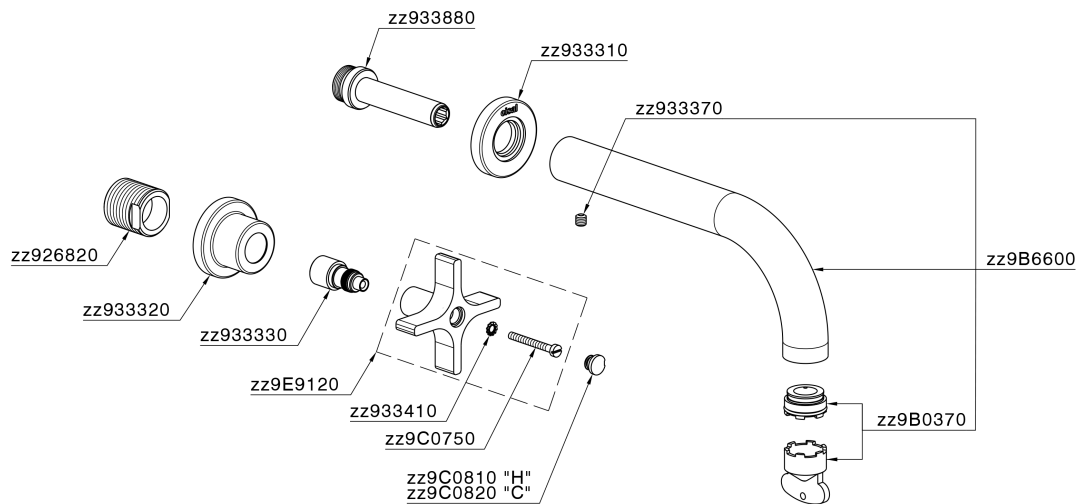

Exposed part for concealed washbasin mixer GRACE_GS013511

GS013511

<https://en.cisal.it/exposed-part-for-concealed-washbasin-mixer-grace-gs013511>

Concealed washbasin mixer CONCEALED_ZA033511

ZA033511

<https://en.cisal.it/concealed-washbasin-mixer-concealed-za033511>