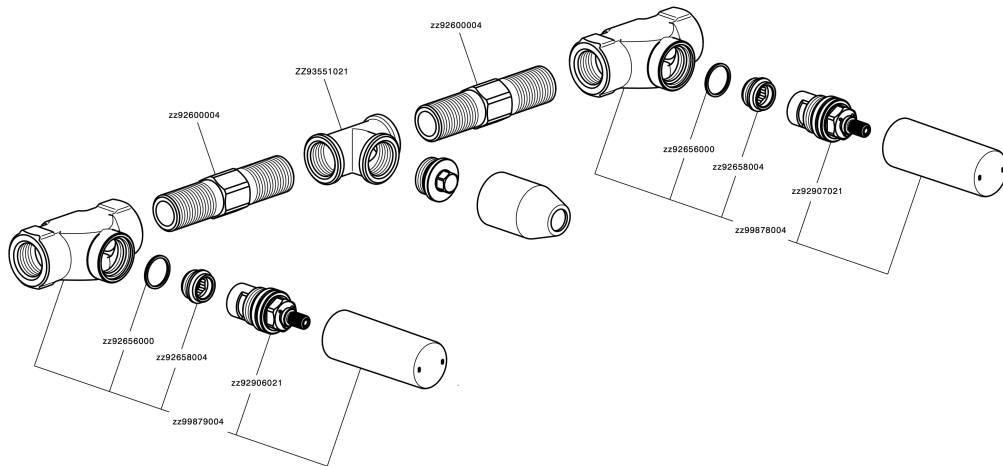

Exposed part for concealed washbasin mixer GRACE_GS013511

GS013511

<https://en.cisal.it/exposed-part-for-concealed-washbasin-mixer-grace-gs013511>

Concealed washbasin mixer CONCEALED_ZA033511

ZA033511

<https://en.cisal.it/concealed-washbasin-mixer-concealed-za033511>