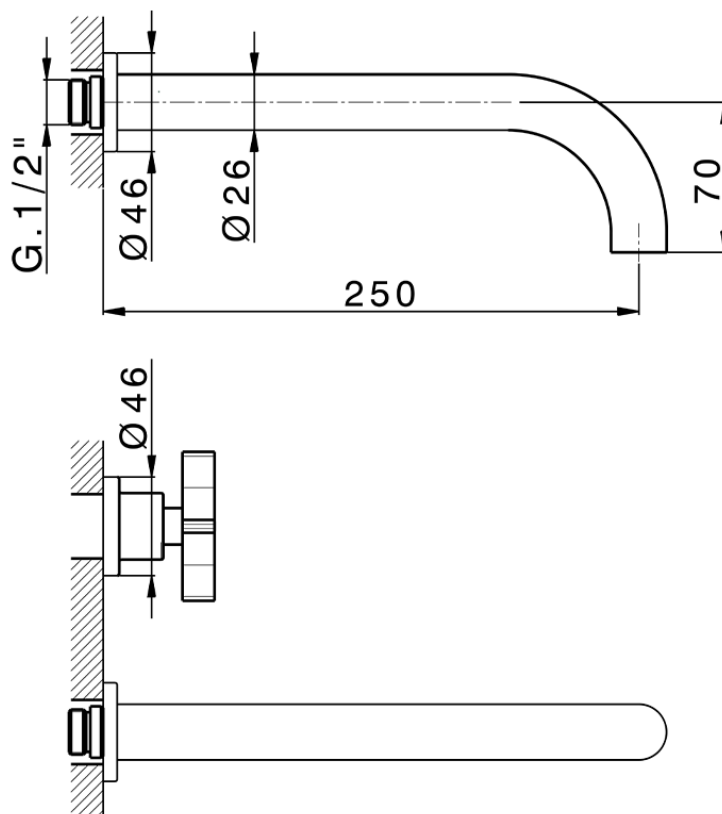

Exposed part for concealed washbasin mixer GRACE_GS013511

GS013511

<https://en.cisal.it/exposed-part-for-concealed-washbasin-mixer-grace-gs013511>

Serie's code	Size XX
CX 1351	20-35
CF 1351	20-35
CX 0331	20-35
CF 0331	20-35
CX 0200	20-35
CF 0200	20-35
BA 1351	20-35
GS 1351	20-35
GL 1351	20-35
MN 1351	20-35
LN 1351	20-35
LV 1351	33-48
LY 1351	33-48
CU 1351	33-48
SM 1351	30-45
AA 1351	10-30
AC 1351	10-30
AR 1351	15-25
PZ 1351	10-30
RG 1351	10-30
TS 1351	10-30
VT 1351	10-30
CS 1351	10-30
WA 1351	45-68
X1 1351	33-45
X2 1351	33-45
X3 1351	33-45
X4 1351	33-45
X5 1351	33-45
RI 1351	20-35
RM 1351	20-35

Limiti di tolleranza superficie piastrelle
 Adjustment limits for finished tile surface
 Limites de tolérance surface carrelage
 Fliesenoberfläche
 Superficie del azulejo

ZA033511

<https://en.cisal.it/concealed-washbasin-mixer-concealed-za033511>