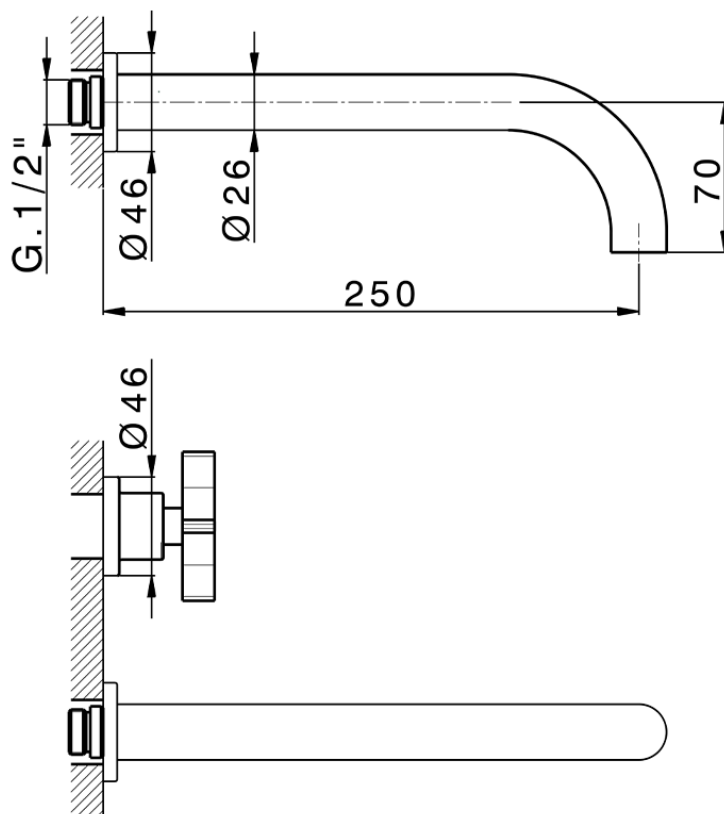

**Exposed part for concealed washbasin mixer GRACE\_GS013511**

GS013511

<https://en.cisal.it/exposed-part-for-concealed-washbasin-mixer-grace-gs013511>

Serie's code	Size XX
CX 1351	20-35
CF 1351	20-35
CX 0331	20-35
CF 0331	20-35
CX 0200	20-35
CF 0200	20-35
BA 1351	20-35
GS 1351	20-35
GL 1351	20-35
MN 1351	20-35
LN 1351	20-35
LV 1351	33-48
LY 1351	33-48
CU 1351	33-48
SM 1351	30-45
AA 1351	10-30
AC 1351	10-30
AR 1351	15-25
PZ 1351	10-30
RG 1351	10-30
TS 1351	10-30
VT 1351	10-30
CS 1351	10-30
WA 1351	45-68
X1 1351	33-45
X2 1351	33-45
X3 1351	33-45
X4 1351	33-45
X5 1351	33-45
RI 1351	20-35
RM 1351	20-35

Limiti di tolleranza superficie piastrelle  
 Adjustment limits for finished tile surface  
 Limites de tolérance surface carrelage  
 Fliesenoberfläche  
 Superficie del azulejo

ZA033511

<https://en.cisal.it/concealed-washbasin-mixer-concealed-za033511>