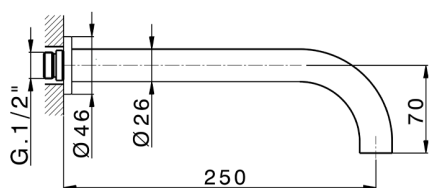

Exposed part for concealed washbasin mixer GRACE_GS013511

MODEL **GS013511**

Exposed part for concealed washbasin mixer, without concealed part, for item ZA033511

AVAILABLE FINISHINGS

-  **21** 21 Chrome
-  **2F** 2F Brushed Nickel
-  **2W** 2W Brushed Gold
-  **5H** 5H Dark Brass Brushed
-  **5L** 5L Brushed Black Titanium
-  **6T** 6T Chrome/Matt Black

CHARACTERISTICS

Installation **Concealed**
 Required concealed parts **ZA033511**

Exposed part for concealed washbasin mixer GRACE_GS013511

GS013511

<https://en.cisal.it/exposed-part-for-concealed-washbasin-mixer-grace-gs013511>

Concealed washbasin mixer CONCEALED_ZA033511

MODEL **ZA033511**

Concealed washbasin mixer, right headvalve - left headvalve

AVAILABLE FINISHINGS

 **04** 04 Without finishing

CHARACTERISTICS

Concealed **1**

2026-06-13