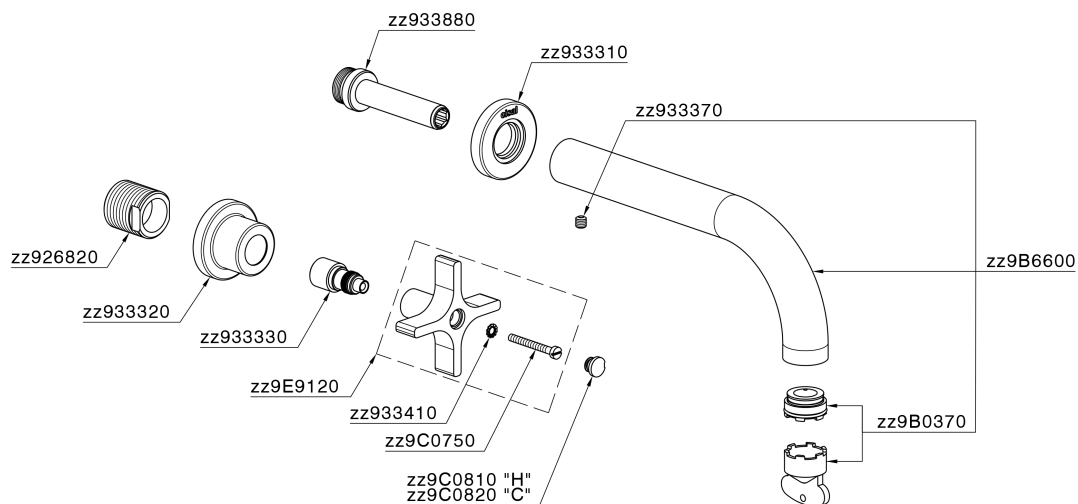

Exposed part for concealed washbasin mixer GRACE_GS013511

MODEL **GS013511**

Exposed part for concealed washbasin mixer, without concealed part, for item ZA033511

AVAILABLE FINISHINGS

-  **21** 21 Chrome
-  **2F** 2F Brushed Nickel
-  **2W** 2W Brushed Gold
-  **5H** 5H Dark Brass Brushed
-  **5L** 5L Brushed Black Titanium
-  **6T** 6T Chrome/Matt Black

CHARACTERISTICS

Installation **Concealed**
 Required concealed parts **ZA033511**

Exposed part for concealed washbasin mixer GRACE_GS013511

GS013511

<https://en.cisal.it/exposed-part-for-concealed-washbasin-mixer-grace-gs013511>

Concealed washbasin mixer CONCEALED_ZA033511

MODEL **ZA033511**

Concealed washbasin mixer, right headvalve - left headvalve

AVAILABLE FINISHINGS

 **04** 04 Without finishing

CHARACTERISTICS

Concealed **1**

2026-06-13