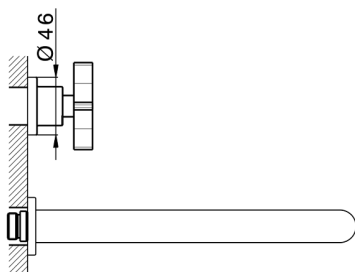

Exposed part for concealed washbasin mixer GRACE_GS013511

MODEL **GS013511**

Exposed part for concealed washbasin mixer, without concealed part, for item ZA033511

AVAILABLE FINISHINGS

-  **21** 21 Chrome
-  **2F** 2F Brushed Nickel
-  **2W** 2W Brushed Gold
-  **5H** 5H Dark Brass Brushed
-  **5L** 5L Brushed Black Titanium
-  **6T** 6T Chrome/Matt Black

CHARACTERISTICS

Installation **Concealed**
 Required concealed parts **ZA033511**

Exposed part for concealed washbasin mixer GRACE_GS013511

GS013511

<https://en.cisal.it/exposed-part-for-concealed-washbasin-mixer-grace-gs013511>

Concealed washbasin mixer CONCEALED_ZA033511

MODEL **ZA033511**

Concealed washbasin mixer, right headvalve - left headvalve

AVAILABLE FINISHINGS

 **04** 04 Without finishing

CHARACTERISTICS

Concealed **1**

2026-06-13