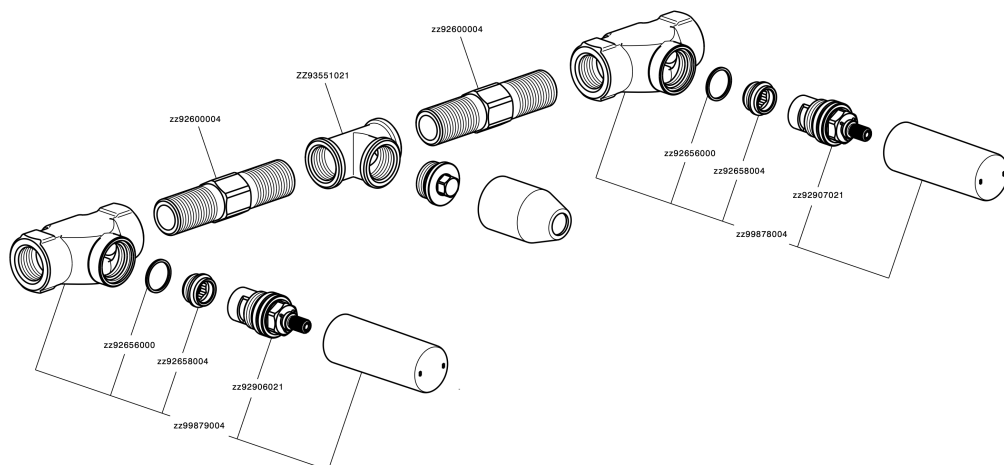

Exposed part for concealed washbasin mixer GRACE_GS013511

GS013511

<https://en.cisal.it/exposed-part-for-concealed-washbasin-mixer-grace-gs013511>

Concealed washbasin mixer CONCEALED_ZA033511

ZA033511

<https://en.cisal.it/concealed-washbasin-mixer-concealed-za033511>