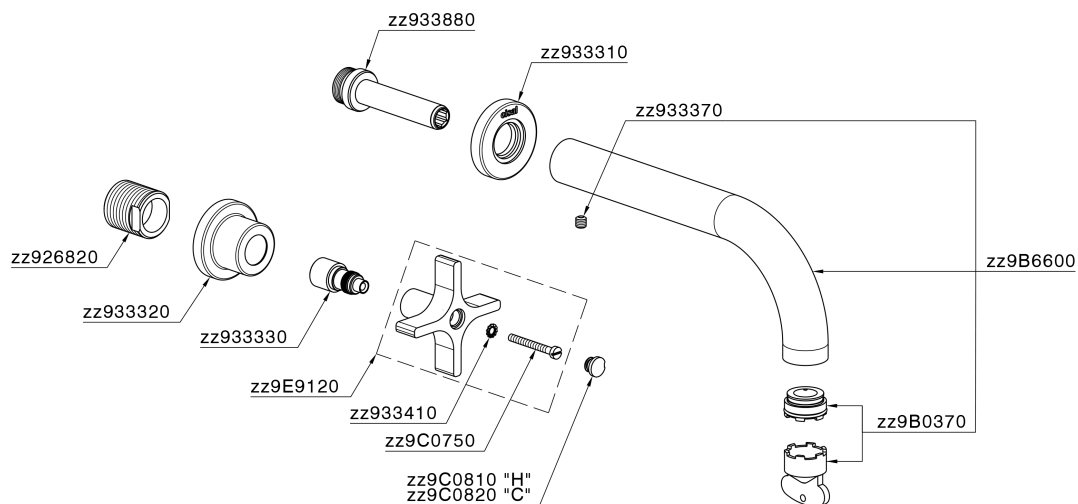

Exposed part for concealed washbasin mixer GRACE_GS013511

GS013511

<https://en.cisal.it/exposed-part-for-concealed-washbasin-mixer-grace-gs013511>

Concealed washbasin mixer CONCEALED_ZA033511

ZA033511

<https://en.cisal.it/concealed-washbasin-mixer-concealed-za033511>