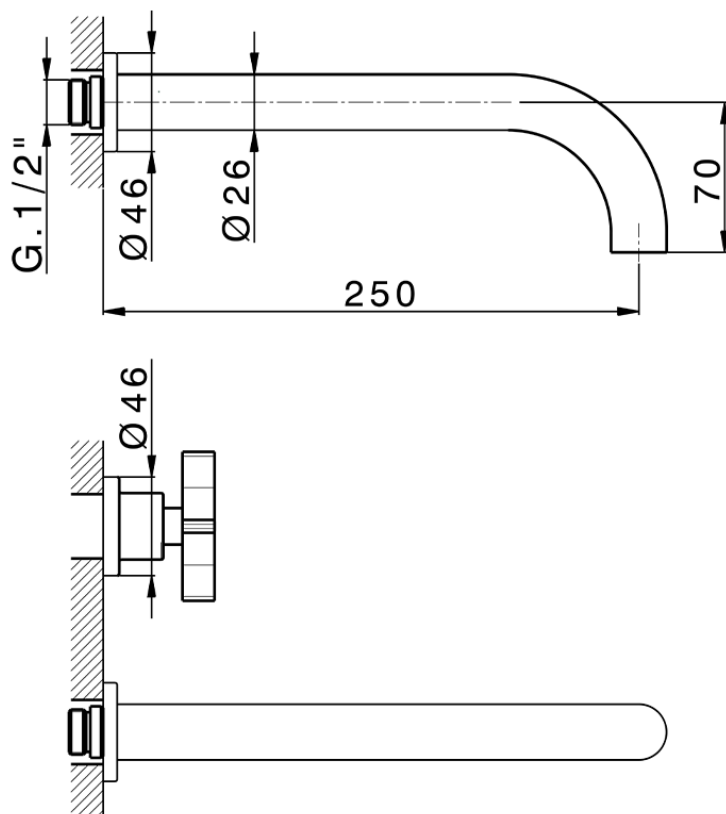

Exposed part for concealed washbasin mixer GRACE_GS013511

GS013511

<https://en.cisal.it/exposed-part-for-concealed-washbasin-mixer-grace-gs013511>

Serie's code	Size XX
CX 1351	20-35
CF 1351	20-35
CX 0331	20-35
CF 0331	20-35
CX 0200	20-35
CF 0200	20-35
BA 1351	20-35
GS 1351	20-35
GL 1351	20-35
MN 1351	20-35
LN 1351	20-35
LV 1351	33-48
LY 1351	33-48
CU 1351	33-48
SM 1351	30-45
AA 1351	10-30
AC 1351	10-30
AR 1351	15-25
PZ 1351	10-30
RG 1351	10-30
TS 1351	10-30
VT 1351	10-30
CS 1351	10-30
WA 1351	45-68
X1 1351	33-45
X2 1351	33-45
X3 1351	33-45
X4 1351	33-45
X5 1351	33-45
RI 1351	20-35
RM 1351	20-35

Limiti di tolleranza superficie piastrelle
 Adjustment limits for finished tile surface
 Limites de tolérance surface carrelage
 Fliesenoberfläche
 Superficie del azulejo

ZA033511

<https://en.cisal.it/concealed-washbasin-mixer-concealed-za033511>