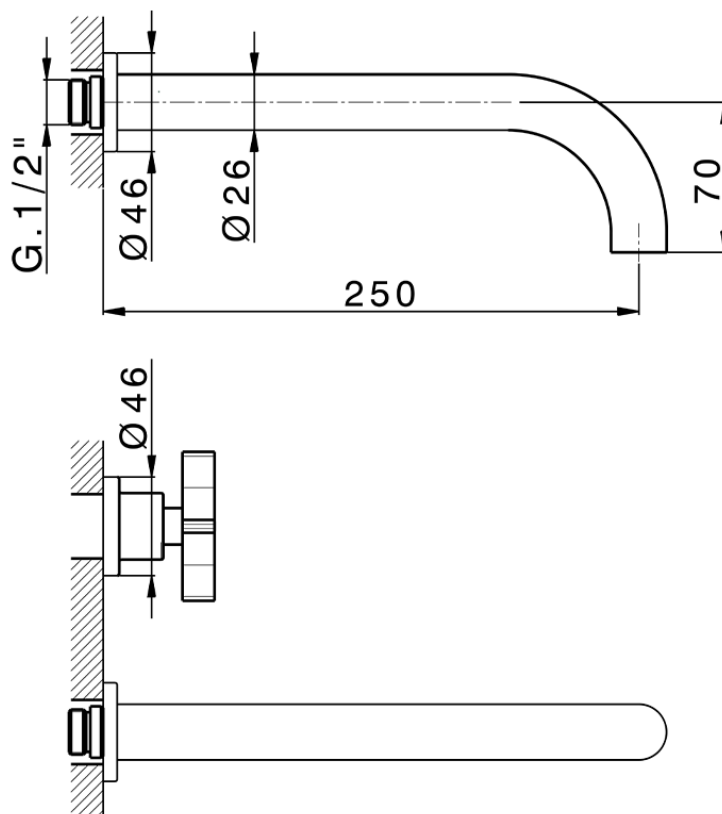

## Exposed part for concealed washbasin mixer GRACE\_GS013511

GS013511

<https://en.cisal.it/exposed-part-for-concealed-washbasin-mixer-grace-gs013511>

| Serie's code | Size XX |
|--------------|---------|
| CX 1351      | 20-35   |
| CF 1351      | 20-35   |
| CX 0331      | 20-35   |
| CF 0331      | 20-35   |
| CX 0200      | 20-35   |
| CF 0200      | 20-35   |
| BA 1351      | 20-35   |
| GS 1351      | 20-35   |
| GL 1351      | 20-35   |
| MN 1351      | 20-35   |
| LN 1351      | 20-35   |
| LV 1351      | 33-48   |
| LY 1351      | 33-48   |
| CU 1351      | 33-48   |
| SM 1351      | 30-45   |
| AA 1351      | 10-30   |
| AC 1351      | 10-30   |
| AR 1351      | 15-25   |
| PZ 1351      | 10-30   |
| RG 1351      | 10-30   |
| TS 1351      | 10-30   |
| VT 1351      | 10-30   |
| CS 1351      | 10-30   |
| WA 1351      | 45-68   |
| X1 1351      | 33-45   |
| X2 1351      | 33-45   |
| X3 1351      | 33-45   |
| X4 1351      | 33-45   |
| X5 1351      | 33-45   |
| RI 1351      | 20-35   |
| RM 1351      | 20-35   |

Limiti di tolleranza superficie piastrelle  
 Adjustment limits for finished tile surface  
 Limites de tolérance surface carrelage  
 Fliesenoberfläche  
 Superficie del azulejo

ZA033511

<https://en.cisal.it/concealed-washbasin-mixer-concealed-za033511>