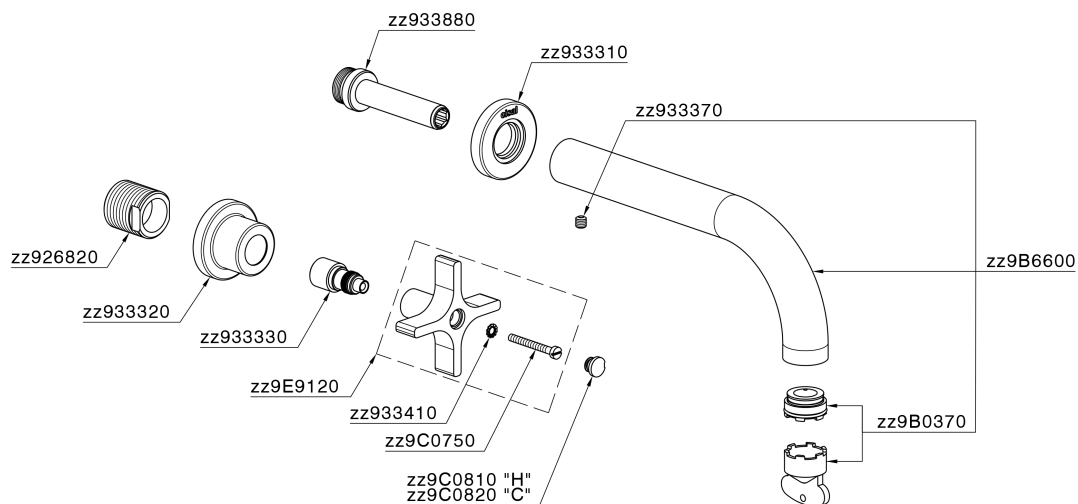

Exposed part for concealed washbasin mixer GRACE_GS013511

MODEL **GS013511**

Exposed part for concealed washbasin mixer, without concealed part, for item ZA033511

AVAILABLE FINISHINGS

-  **21** 21 Chrome
-  **2F** 2F Brushed Nickel
-  **2W** 2W Brushed Gold
-  **5H** 5H Dark Brass Brushed
-  **5L** 5L Brushed Black Titanium
-  **6T** 6T Chrome/Matt Black

CHARACTERISTICS

Installation **Concealed**

Required concealed parts **ZA033511**

Exposed part for concealed washbasin mixer GRACE_GS013511

GS013511

<https://en.cisal.it/exposed-part-for-concealed-washbasin-mixer-grace-gs013511>

Concealed washbasin mixer CONCEALED_ZA033511

MODEL **ZA033511**

Concealed washbasin mixer, right headvalve - left headvalve

AVAILABLE FINISHINGS

 **04** 04 Without finishing

CHARACTERISTICS

Concealed **1**

2026-05-17