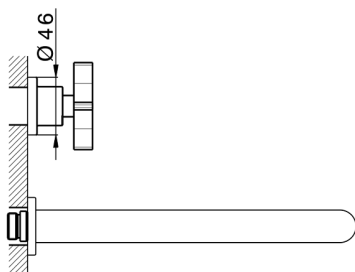

Exposed part for concealed washbasin mixer GRACE_GS013511

MODEL **GS013511**

Exposed part for concealed washbasin mixer, without concealed part, for item ZA033511

AVAILABLE FINISHINGS

-  **21** 21 Chrome
-  **2F** 2F Brushed Nickel
-  **2W** 2W Brushed Gold
-  **5H** 5H Dark Brass Brushed
-  **5L** 5L Brushed Black Titanium
-  **6T** 6T Chrome/Matt Black

CHARACTERISTICS

Installation **Concealed**

Required concealed parts **ZA033511**

Exposed part for concealed washbasin mixer GRACE_GS013511

GS013511

<https://en.cisal.it/exposed-part-for-concealed-washbasin-mixer-grace-gs013511>

Concealed washbasin mixer CONCEALED_ZA033511

MODEL **ZA033511**

Concealed washbasin mixer, right headvalve - left headvalve

AVAILABLE FINISHINGS

 **04** 04 Without finishing

CHARACTERISTICS

Concealed **1**

2026-05-17