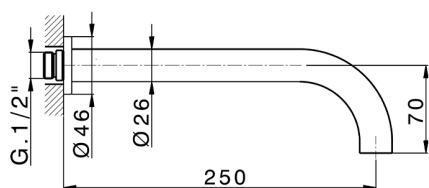

Exposed part for concealed washbasin mixer GRACE_GS013511

MODEL **GS013511**

Exposed part for concealed washbasin mixer, without concealed part, for item ZA033511

AVAILABLE FINISHINGS

-  **21** 21 Chrome
-  **2F** 2F Brushed Nickel
-  **2W** 2W Brushed Gold
-  **5H** 5H Dark Brass Brushed
-  **5L** 5L Brushed Black Titanium
-  **6T** 6T Chrome/Matt Black

CHARACTERISTICS

Installation **Concealed**

Required concealed parts **ZA033511**

Exposed part for concealed washbasin mixer GRACE_GS013511

GS013511

<https://en.cisal.it/exposed-part-for-concealed-washbasin-mixer-grace-gs013511>

Concealed washbasin mixer CONCEALED_ZA033511

MODEL **ZA033511**

Concealed washbasin mixer, right headvalve - left headvalve

AVAILABLE FINISHINGS

 **04** 04 Without finishing

CHARACTERISTICS

Concealed **1**

2026-05-17