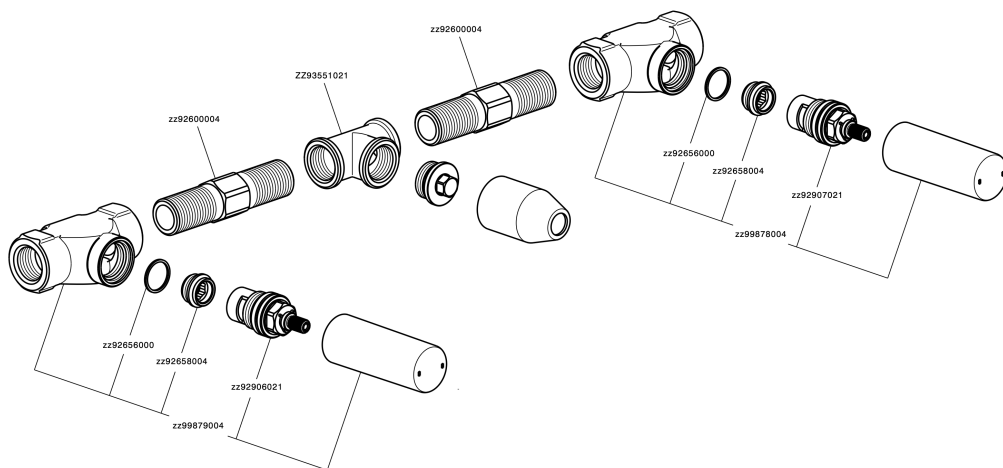

## Exposed part for concealed washbasin mixer GRACE\_GS013511

GS013511

<https://en.cisal.it/exposed-part-for-concealed-washbasin-mixer-grace-gs013511>

## Concealed washbasin mixer CONCEALED\_ZA033511

ZA033511

<https://en.cisal.it/concealed-washbasin-mixer-concealed-za033511>

2026-05-17