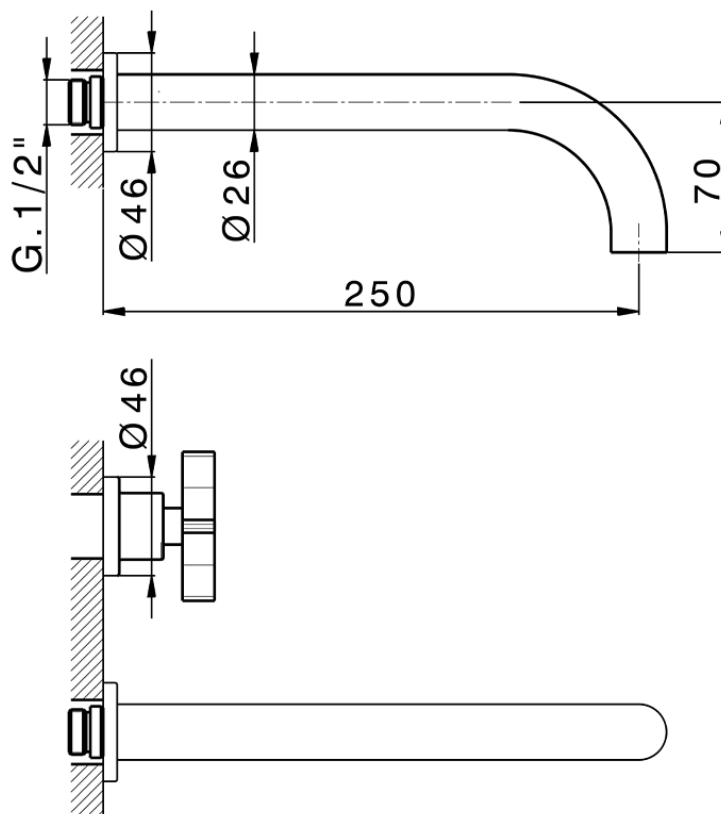

Exposed part for concealed washbasin mixer GRACE_GS013511

GS013511

<https://en.cisal.it/exposed-part-for-concealed-washbasin-mixer-grace-gs013511>

Serie's code	Size XX
CX 1351	20-35
CF 1351	20-35
CX 0331	20-35
CF 0331	20-35
CX 0200	20-35
CF 0200	20-35
BA 1351	20-35
GS 1351	20-35
GL 1351	20-35
MN 1351	20-35
LN 1351	20-35
LV 1351	33-48
LY 1351	33-48
CU 1351	33-48
SM 1351	30-45
AA 1351	10-30
AC 1351	10-30
AR 1351	15-25
PZ 1351	10-30
RG 1351	10-30
TS 1351	10-30
VT 1351	10-30
CS 1351	10-30
WA 1351	45-68
X1 1351	33-45
X2 1351	33-45
X3 1351	33-45
X4 1351	33-45
X5 1351	33-45
RI 1351	20-35
RM 1351	20-35

Limiti di tolleranza superficie piastrelle
 Adjustment limits for finished tile surface
 Limites de tolérance surface carrelage
 Fliesenoberfläche
 Superficie del azulejo

ZA033511

<https://en.cisal.it/concealed-washbasin-mixer-concealed-za033511>