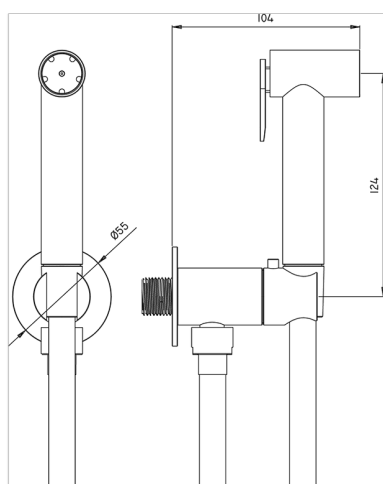

Toilet-jet handshower set HYGENIC SHOWERS_CY007920

MODEL **CY007920**

Toilet-jet handshower set, round wall bracket, single water opening, Brass Toilet-jet handshower, 120 cm PVC flexible hose

AVAILABLE FINISHINGS

CHARACTERISTICS

Toilet-jet handshower

Toilet-jet Handshower

Shut-off Hand shower, for sanitary cleaning.

2024-12-22